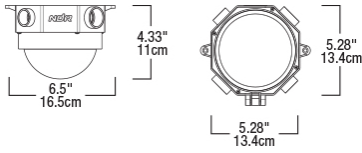

VTR500-CCT

Vapor tight flush mount light

DIMENSIONS

RATINGS

ORDERING GUIDE

BOA VAPOR TIGHT FLUSH MOUNT SERIES

Series	Selectable Color Temperature	Finish
VTR500	CCT 3500K-4000K-5000K	GR Grey
Notes:	Configure product using BOLD options: Ex: VTR500-CCT-GR