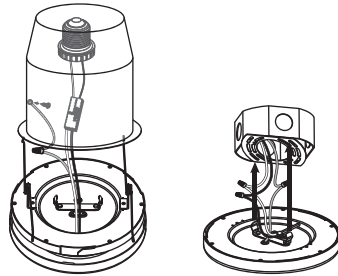

Mounting Options

6" CAN*

J-BOX

Note: Compatible only with 13W model.

* Retrofit Kit sold separately (P-SLMT6-6CAN).

Ordering Guide

Form	Trim Color	Baffle Color	Retrofit Kit	Option
SH-F6I	C -			
Leave blank for round S: Square	B: Black W: White	B: Black G: Gold S: Specular SS: Semi-Specular W: White	Leave blank for 3.5"/4" J-box installation RK: Retrofit Kit (6" Can Accessories)¹	Leave blank for 120V, TRIAC/ELV (13W) 2: 120-277VAC, 0-10V (15W)

Highlighted option denotes QuickShip.

Notes:

[*] Title 24 and Energy star is only available for 13W model. ¹ Compatible only with 13W model.

QuickShip option is available on orders of 100 pieces or less, and will ship within 2 business days. Options must be selected from highlighted QuickShip section to qualify. Accessories are sold separately. For additional options please consult your Liteline representative.

Due to our continued efforts to improve our products, product specifications are subject to change without notice.