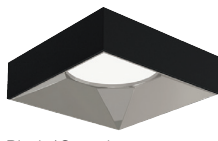

Black / Specular