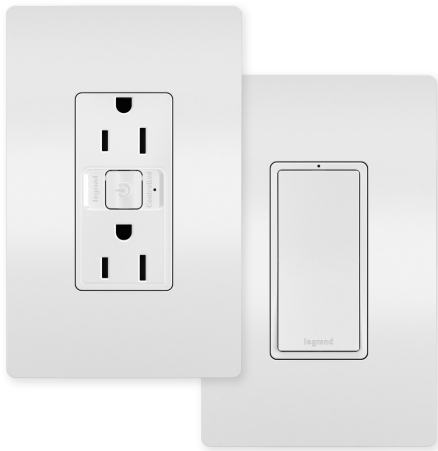

radiant Collection
radiant® Easy Switched Outlet Kit, White
Part No. WNREZK15WH

This kit uses a wireless switch to easily add on-wall control of an outlet, then simply flip the switch to control a plugged-in lamp or small appliance.

To start, replace an existing outlet with the kit's radiant® 15A Outlet (wired). Then use the included battery-powered radiant® Wireless Switch to add on-wall control wherever it is desired. The Wireless Switch mounts to any wall or surface – without cutting, wiring or tools – using the provided adhesive. The devices come pre-paired, letting you add switch control in seconds.

Switch (Wireless) Installation: Mounts to any wall for long-lasting, battery-powered control.

One outlet is switch controlled, the other is always on.

Add a Smart Gateway with Netatmo to control lights via app, connect to other smart products and more.