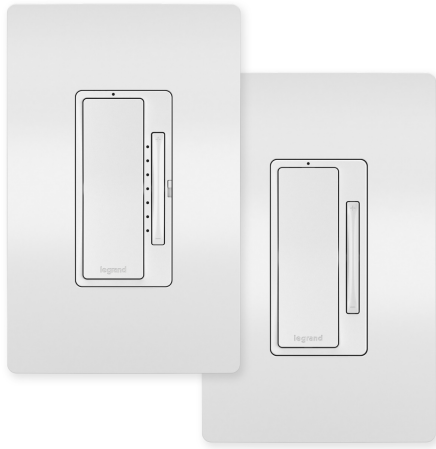

radiant Collection
radiant® Easy 3-Way Dimmer Kit, White
Part No. WNREZK50WH

This kit uses a wireless dimmer to easily add control of a light or fixture from a second location, even in rooms or locations currently without 3-way wiring.

Simply replace the existing switch or dimmer with the kit's radiant® Tru-Universal Dimmer (wired), then use the included battery-powered radiant® Wireless Dimmer to add another point of control wherever it is desired. Mount the Wireless Dimmer to any wall or surface – without cutting, wiring or tools – using the provided adhesive. The dimmers come pre-paired to enable multi-location control in seconds.