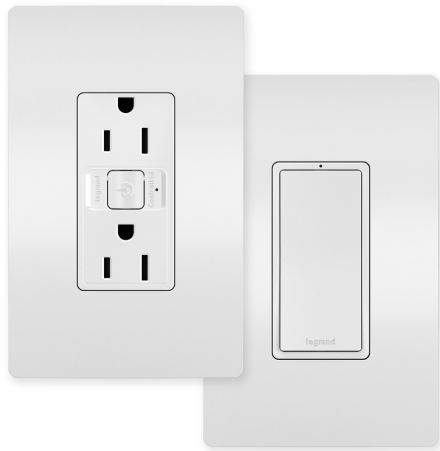

radiant Collection
radiant® Easy Switched Outlet Kit, White
Part No. WNREZK15WH

This kit uses a wireless switch to easily add on-wall control of an outlet, then simply flip the switch to control a plugged-in lamp or small appliance.

To start, replace an existing outlet with the kit's radiant® 15A Outlet (wired). Then use the included battery-powered radiant® Wireless Switch to add on-wall control wherever it is desired. The Wireless Switch mounts to any wall or surface – without cutting, wiring or tools – using the provided adhesive. The devices come pre-paired, letting you add switch control in seconds.

Add a Smart Gateway with Netatmo to control lights via app, connect to other smart products and more.

Specifications

General Info

Product Line	Pass & Seymour	Color	White
Finish	Matte	UPC Number	785007442694
Country Of Origin	China	Number of Switches	1
Works With	Netatmo	Application Sector	Residential/Commercial
Standard	RoHS, FCC, cULus	Warranty Type	1-Year