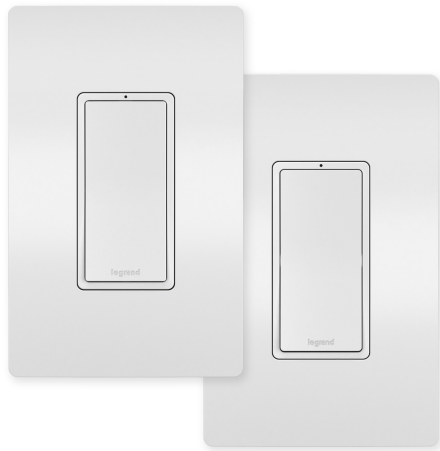

radiant Collection  
radiant® Easy 3-Way Switch Kit, White  
Part No. WNREZK10WH

This kit uses a wireless switch to easily add control of a light or fixture from a second location, even in rooms or locations currently without 3-way wiring.

Simply replace the existing light switch with the kit's radiant® Switch (wired), then use the included battery-powered radiant® Wireless Switch to add another point of control wherever it is desired. The Wireless Switch mounts to any wall or surface – without cutting, wiring or tools – using the provided adhesive. The kit's devices come pre-paired to enable multi-location control in seconds.