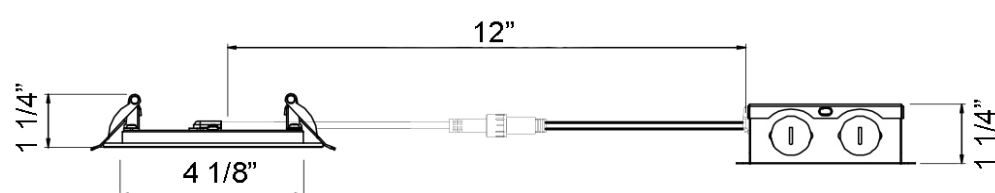

### DIMENSIONS ID 4 1/8" OD 5" Cut Out 4 1/4"

Fixture Thickness: 1/2"

120V Triac Dimmable Driver Included