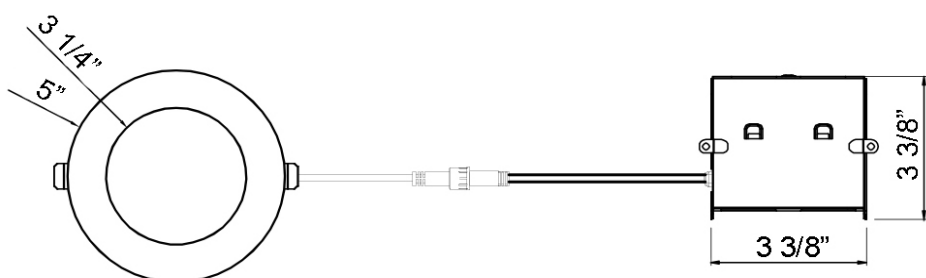

SPECIFICATION	
Applications	Multi-Family Residential, Basements & Commercial
Energy Used	12 W
Color Temperature (K)	2700 - 3000 - 3500 - 4000 - 5000
Light Output (lm)	710 - 770 - 820 - 820 - 800
Halogen Equivalent	75 W
Beam Angle	110°
CRI	90+
Driver Input	120V AC 50/60 Hz
Dimming	TRIAC Dimmers 10% - 100%
Junction Box Volume	9.69 cubic inches / Max 5 No 12 AWG or 8 No 14 AWG
Approved Location	Insulated Ceiling & Damp Locations
Cable	FT6 / CMP Plenum Rated
Air Tight & Type IC	Yes
Ambient Temperature	-4°F (-20°C) to +104°F (+40°C)
Projected Life	70% Light Output at 50,000 Hours
Certification	cETLus
Fire Rating	UL 263-2011(R2022), STM E119-20 & CAN/ULC-S101-14
Warranty	3 Year

### DIMENSIONS ID 4 1/8" OD 5" Cut Out 4 1/4"

Fixture Thickness: 1/2"

120V Triac Dimmable Driver Included