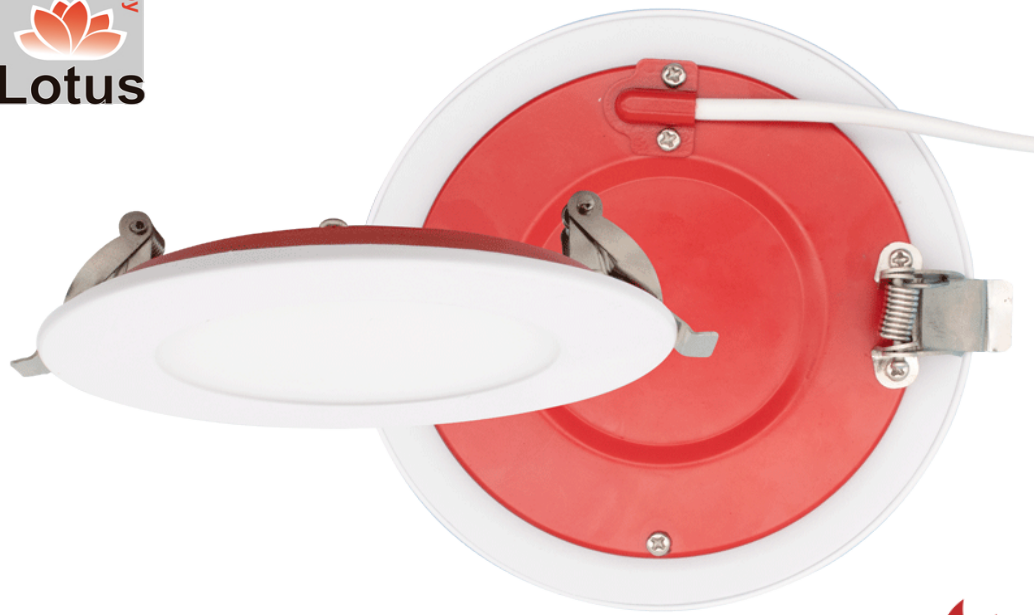

# FR-LED-4-S12W-5CCT-PL

## 4" Round Fire Rated Ultra Slim Recessed LED 5CCT 12W

Project: \_\_\_\_\_

Location: \_\_\_\_\_

Qty: \_\_\_\_\_

Notes: \_\_\_\_\_

### DESCRIPTION

4" Round Fire Rated Ultra Slim Recessed LED 5CCT 12W  
With Integral Driver In Connection Box

**2 HOUR FIRE RATING**  
Tested to comply with UL 263,  
ASTM E119 & CAN ULC S101

### FEATURES & BENEFITS

- 2 Hour Fire Rated** without additional housing or hardware
- Type IC & Air-Tight** Rated - No Housing Required
- Heat Resistant Steel Casing** provides up to 2 Hour Fire Protection
- Heavy Duty Steel Spring** Clips for easy installation
- 1 1/4" Spring Height** for installations on 2 x 5/8" drywall
- Plenum Rated Cable** for Commercial Installations
- 1/2" Thin** - Install Directly Under Ceiling Joists
- Driver Inside Connection Box** - No Junction Box Needed
- 5 CCT** User Selectable Light Colors
- CRI 90+** for True Color Rendering