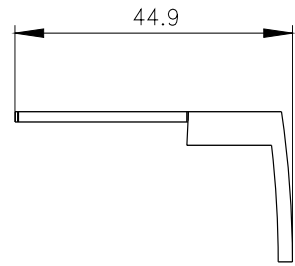

---

last modified:

8/19/2022