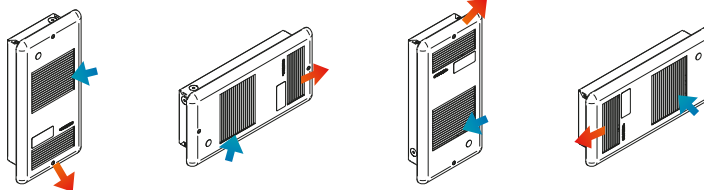

ELEMENT

- nichrome element produces instant heat

CONTROL

- built-in thermostat (optional), 3 control knobs included (white, soft white and black)
- wall thermostat (not included) – the use of an electronic thermostat is strongly recommended

INSTALLATION

- wall mounted
- recessed (wall must have a depth of 2 3/8 in. minimum)
- surface mounted with surface adapter (optional)
- four installation positions

WARRANTY

- five years

FOUR INSTALLATION OPTIONS