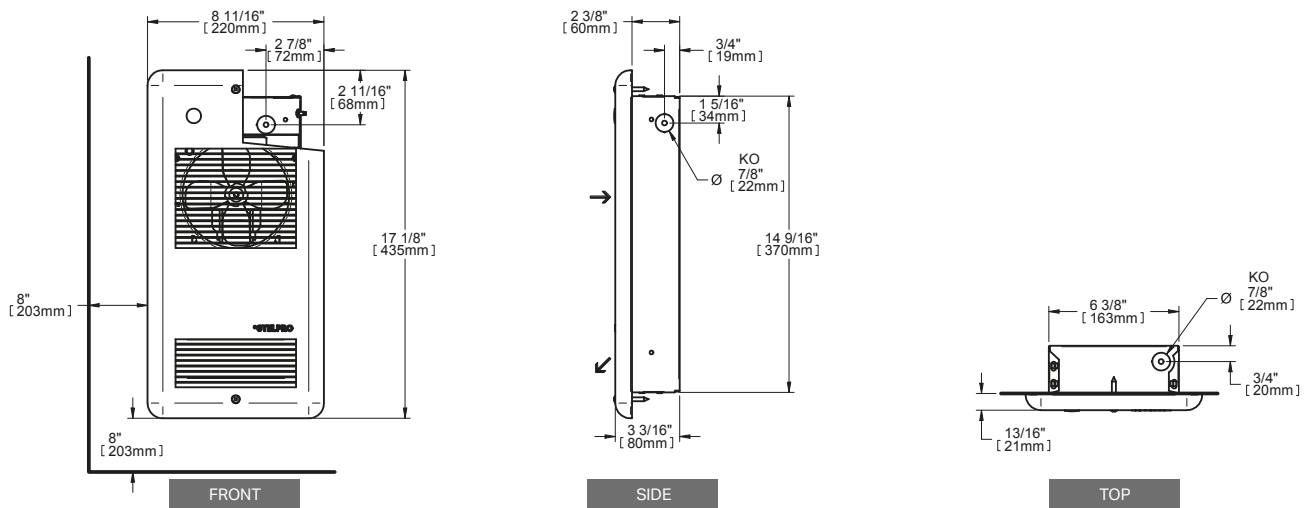

Add W for white or SW for soft white (consult the optional colours chart or contact your Stelpro representative for all other colours).
Models also available in 277 V. --- not available

ACCESSORIES

PRODUCT	DESCRIPTION
RWFT1*	built-in single pole thermostat [120 V-347 V]
RWFT2	built-in double pole thermostat [120 V-347 V]
RWFSA*	surface adapter

* Add W for white or SW for soft white.

TECHNICAL DRAWINGS

Stelpro reserves the right to modify descriptions, manufacturing specifications or prices without prior notice. No returns accepted on optional-colour products.
For all the latest models and prices, please refer to our website at www.stelpro.com.