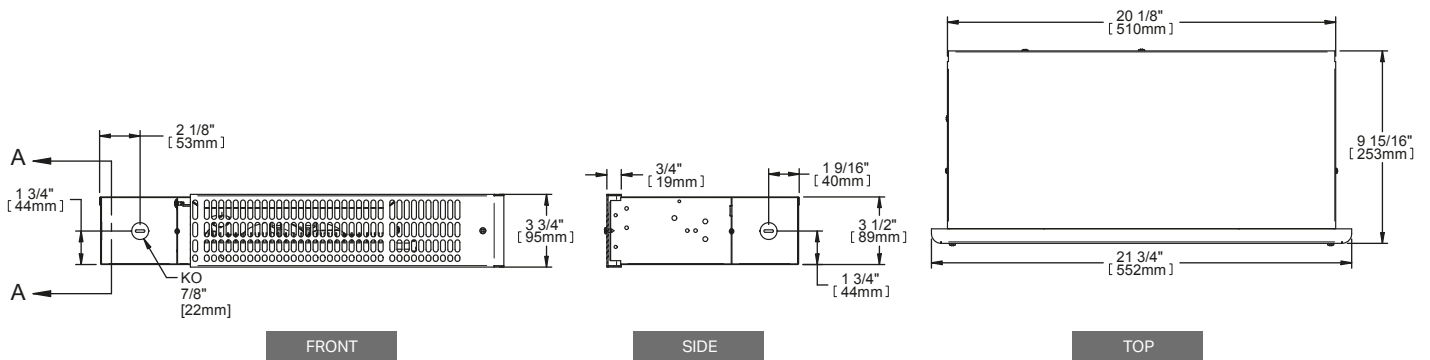

TECHNICAL DRAWINGS

Stelpro reserves the right to modify descriptions, manufacturing specifications or prices without prior notice. No returns accepted on optional-colour products. For all the latest models and prices, please refer to our website at www.stelpro.com.