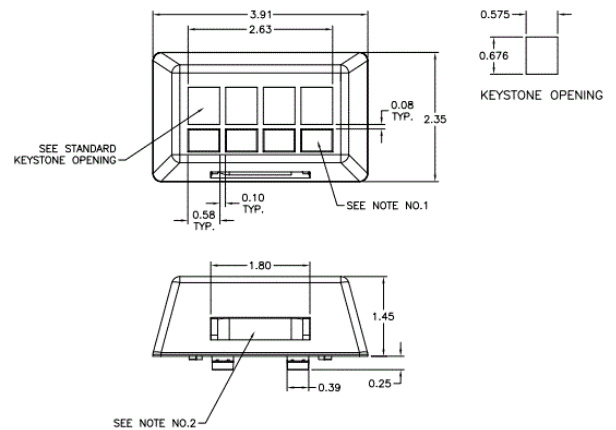

Furniture Plate

Features

- Work Area and Individual Port Labeling
- Maximizes Internal Capacity By Positioning Jacks Outside Furniture Channel

Ordering Information

Description	Color	Catalog No.	UPC
iStation Furniture Plate, 4-Port Black Inline		FP4BBK	662620837871

Listings

UL and cUL Listed 1863
RoHS Compliant

Specifications

Plate Material	High-impact thermoplastic (UL 94V-0)
Compatibility	Fits industry standard ANSI/TIA/EIA furniture outlet openings

Accessories

Herman Miller Reducing Adapter	HMRBBK
--------------------------------	--------