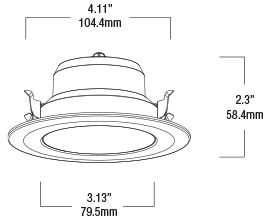

RZR-RETRO-440

Retrofit Razor Recessed Downlight

DIMENSIONS

RATINGS

AIRTIGHT
RATED

IC
RATED