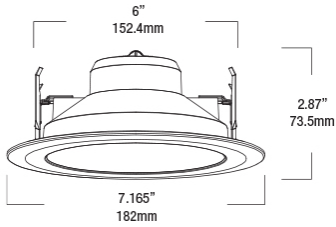

RZR-RETRO-640

Retrofit Razor Recessed Downlight

DIMENSIONS

RATINGS

AIRTIGHT
RATED

IC
RATED