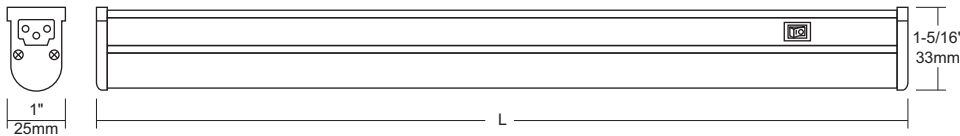

Mounting Kit

Hardware provided for mounting fixture to standard horizontal surfaces or vertical wall surface.

Operating Temperature

-10°C~-40°C (14°F~-104°F).

Rating

Suitable for use in closets. Compliant with NFPA 70, NEC section 410.16 (A)(1). Maintain a minimum of 6" clearance to combustible materials at all times.

Description

This LED Fluorobar light is a linear light with an integrated LED strip. Available with various lengths to meet any installation application.

	LEDBAR9	LEDBAR14	LEDBAR23	LEDBAR34	LEDBAR46	LEDBAR58
Length (L)	9"	13½"	22¾"	34½"	46¼"	58"
	229mm	344mm	575mm	875mm	1175mm	1475mm
Lumens	2700 K	150	250	550	850	1200
	3000 K	230	400	775	1175	1800
	4000 K	235	400	775	1175	1800
	5000 K	240	400	775	1175	1800