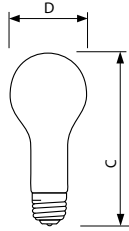

Standard Life PS

Dimensional drawing

Product

300M 120/130V 12/1PK

300M 120/130V 12/1PK