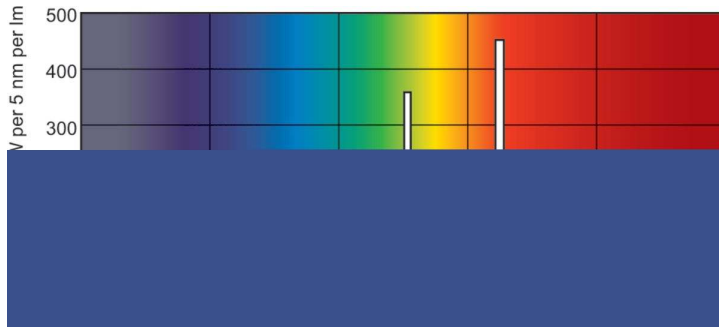

T5 High Output

F24T5/830/HO/ALTO 40PK

Philips T5 HO lamps are environmentally-responsible, ultra-slim and have extraordinary light output and longer life.

Product data

General Information	
Cap-Base	G5 [G5]
Features	HO Alto® [High Output Alto]
Light Technical	
Color Code	830 [CCT of 3000K]
Luminous Flux	1,950 lumen
Color Designation	Warm White (WW)
Correlated Color Temperature (Nom)	3000 K
Luminous Efficacy (rated) (Nom)	76 lm/W
Color rendering index (CRI)	82
Operating and Electrical	
Power Consumption	22.5 W
Lamp Current (Nom)	0.295 A
Controls and Dimming	
Dimmable	Yes

Mechanical and Housing	
Bulb Shape	T5 [16 mm (T5)]
Approval and Application	
Mercury (Hg) Content (Nom)	1.4 mg
Product Data	
Order product name	F24T5/830/HO/ALTO 40PK
Order code	927992183022
Numerator - Quantity Per Pack	1
Numerator - Packs per outer box	40
Material Nr. (12NC)	927992183022
Full product name	F24T5/830/HO/ALTO 40PK
EAN/UPC - Case	50046677290196
EAN/UPC - Product/Case	046677290191

T5 High Output

Dimensional drawing

Product	D (max)	A (max)	B (max)	B (min)	C (max)
F24T5/830/HO/ALTO 40PK	17 mm	549.0 mm	556.1 mm	553.7 mm	563.2 mm

Photometric data

Spectral Power Distribution Colour - F24T5/830/HO/ALTO 40PK