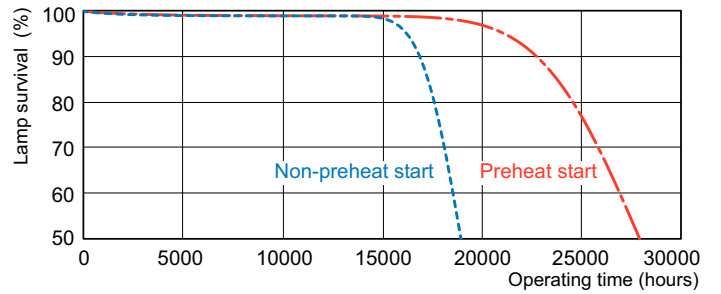

Life Expectancy Diagram - F24T5/830/HO/ALTO 40PK

Life Expectancy Diagram - F24T5/830/HO/ALTO 40PK