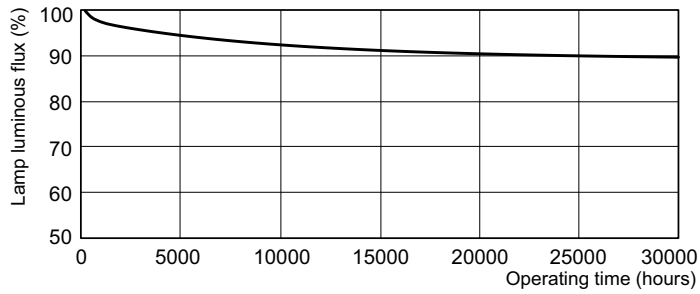

T5 High Output

F24T5/830/HO/ALTO 40PK

Philips T5 HO lamps are environmentally-responsible, ultra-slim and have extraordinary light output and longer life.

Product data

General Information	
Cap-Base	G5 [G5]
Features	HO Alto® [High Output Alto]
Light Technical	
Color Code	830 [CCT of 3000K]
Luminous Flux	1,950 lumen
Color Designation	Warm White (WW)
Correlated Color Temperature (Nom)	3000 K
Luminous Efficacy (rated) (Nom)	76 lm/W
Color rendering index (CRI)	82
Operating and Electrical	
Power Consumption	22.5 W
Lamp Current (Nom)	0.295 A
Controls and Dimming	
Dimmable	Yes

T5 High Output

Dimensional drawing

Product	D (max)	A (max)	B (max)	B (min)	C (max)
F24T5/830/HO/ALTO 40PK	17 mm	549.0 mm	556.1 mm	553.7 mm	563.2 mm

Photometric data

Spectral Power Distribution Colour - F24T5/830/HO/ALTO 40PK

Lifetime

Life Expectancy Diagram - F24T5/830/HO/ALTO 40PK

Life Expectancy Diagram - F24T5/830/HO/ALTO 40PK

T5 High Output

Lifetime

Lumen Maintenance Diagram - F24T5/830/HO/ALTO 40PK