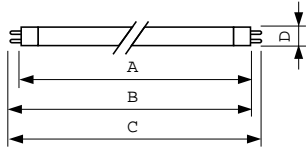

T5 High Output

F24T5/830/HO/ALTO 40PK

Philips T5 HO lamps are environmentally-responsible, ultra-slim and have extraordinary light output and longer life.

Product data

General Information	
Cap-Base	G5 [G5]
Features	HO Alto® [High Output Alto]
Light Technical	
Color Code	830 [CCT of 3000K]
Luminous Flux	1,950 lumen
Color Designation	Warm White (WW)
Correlated Color Temperature (Nom)	3000 K
Luminous Efficacy (rated) (Nom)	76 lm/W
Color rendering index (CRI)	82
Operating and Electrical	
Power Consumption	22.5 W
Lamp Current (Nom)	0.295 A
Controls and Dimming	
Dimmable	Yes

Mechanical and Housing	
Bulb Shape	T5 [16 mm (T5)]
Approval and Application	
Mercury (Hg) Content (Nom)	1.4 mg
Product Data	
Order product name	F24T5/830/HO/ALTO 40PK
Order code	927992183022
Numerator - Quantity Per Pack	1
Numerator - Packs per outer box	40
Material Nr. (12NC)	927992183022
Full product name	F24T5/830/HO/ALTO 40PK
EAN/UPC - Case	50046677290196
EAN/UPC - Product/Case	046677290191

T5 High Output

Dimensional drawing

Product	D (max)	A (max)	B (max)	B (min)	C (max)
F24T5/830/HO/ALTO 40PK	17 mm	549.0 mm	556.1 mm	553.7 mm	563.2 mm

Photometric data

Spectral Power Distribution Colour - F24T5/830/HO/ALTO 40PK