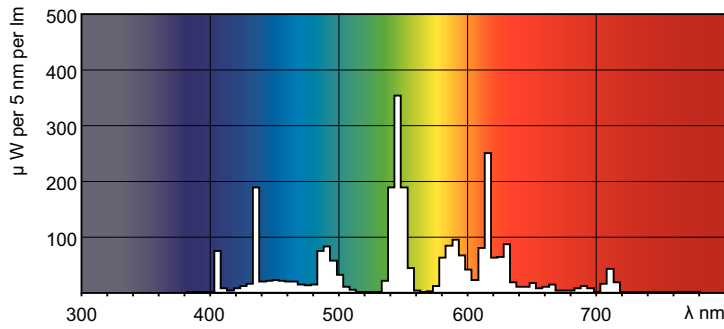

T5 High Output

54W/835 Min Bipin T5 HO ALTO UNP

Philips T5 HO lamps are environmentally-responsible, ultra-slim and have extraordinary light output and longer life.

Product data

General Information	
Cap-Base	G5 [G5]
Features	HO Alto® [High Output Alto]
Light Technical	
Color Code	835 [CCT of 3500K]
Luminous Flux	5,000 lumen
Color Designation	White (WH)
Correlated Color Temperature (Nom)	3500 K
Luminous Efficacy (rated) (Nom)	83 lm/W
Color rendering index (CRI)	82
Operating and Electrical	
Power Consumption	54.1 W
Lamp Current (Nom)	0.455 A
Controls and Dimming	
Dimmable	Yes

Mechanical and Housing	
Bulb Shape	T5 [16 mm (T5)]
Approval and Application	
Mercury (Hg) Content (Nom)	1.4 mg
Product Data	
Order product name	54W/835 Min Bipin T5 HO ALTO UNP
Order code	927993183522
Numerator - Quantity Per Pack	1
Numerator - Packs per outer box	40
Material Nr. (12NC)	927993183522
Full product name	54W/835 Min Bipin T5 HO ALTO UNP
EAN/UPC - Case	50046677290288
EAN/UPC - Product/Case	046677290283

T5 High Output

Dimensional drawing

Product	D (max)	A (max)	B (max)	B (min)	C (max)
54W/835 Min Bipin T5 HO ALTO UNP	17 mm	1,149.0 mm	1,156.1 mm	1,153.7 mm	1,163.2 mm

Photometric data

Spectral Power Distribution Colour - 54W/835 Min Bipin T5 HO ALTO UNP