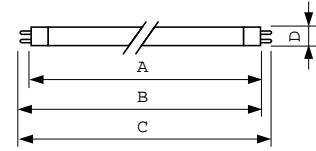

T5 High Output

54W/835 Min Bipin T5 HO ALTO UNP

Philips T5 HO lamps are environmentally-responsible, ultra-slim and have extraordinary light output and longer life.

Product data

General Information	
Cap-Base	G5 [G5]
Features	HO Alto® [High Output Alto]
Light Technical	
Color Code	835 [CCT of 3500K]
Luminous Flux	5,000 lumen
Color Designation	White (WH)
Correlated Color Temperature (Nom)	3500 K
Luminous Efficacy (rated) (Nom)	83 lm/W
Color rendering index (CRI)	82
Operating and Electrical	
Power Consumption	54.1 W
Lamp Current (Nom)	0.455 A
Controls and Dimming	
Dimmable	Yes

Mechanical and Housing	
Bulb Shape	T5 [16 mm (T5)]
Approval and Application	
Mercury (Hg) Content (Nom)	1.4 mg
Product Data	
Order product name	54W/835 Min Bipin T5 HO ALTO UNP
Order code	927993183522
Numerator - Quantity Per Pack	1
Numerator - Packs per outer box	40
Material Nr. (12NC)	927993183522
Full product name	54W/835 Min Bipin T5 HO ALTO UNP
EAN/UPC - Case	50046677290288
EAN/UPC - Product/Case	046677290283

T5 High Output

Dimensional drawing

Product	D (max)	A (max)	B (max)	B (min)	C (max)
54W/835 Min Bipin T5 HO ALTO UNP	17 mm	1,149.0 mm	1,156.1 mm	1,153.7 mm	1,163.2 mm

Photometric data

Spectral Power Distribution Colour - 54W/835 Min Bipin T5 HO ALTO UNP