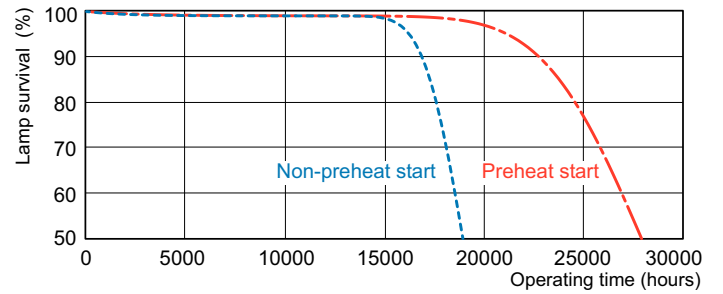

Life Expectancy Diagram - 54W/835 Min Bipin T5 HO ALTO UNP

Life Expectancy Diagram - 54W/835 Min Bipin T5 HO ALTO UNP