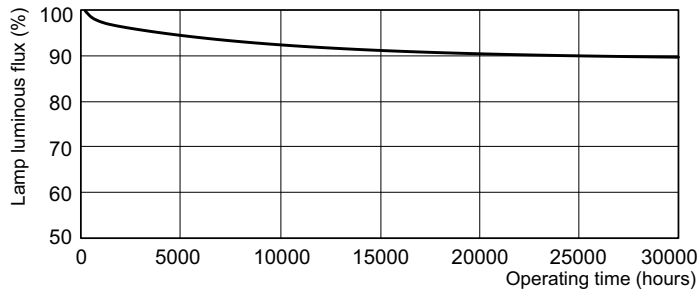

T5 High Output

54W/835 Min Bipin T5 HO ALTO UNP

Philips T5 HO lamps are environmentally-responsible, ultra-slim and have extraordinary light output and longer life.

Product data

General Information	
Cap-Base	G5 [G5]
Features	HO Alto® [High Output Alto]
Light Technical	
Color Code	835 [CCT of 3500K]
Luminous Flux	5,000 lumen
Color Designation	White (WH)
Correlated Color Temperature (Nom)	3500 K
Luminous Efficacy (rated) (Nom)	83 lm/W
Color rendering index (CRI)	82
Operating and Electrical	
Power Consumption	54.1 W
Lamp Current (Nom)	0.455 A
Controls and Dimming	
Dimmable	Yes

T5 High Output

Dimensional drawing

Product	D (max)	A (max)	B (max)	B (min)	C (max)
54W/835 Min Bipin T5 HO ALTO UNP	17 mm	1,149.0 mm	1,156.1 mm	1,153.7 mm	1,163.2 mm

Photometric data

Spectral Power Distribution Colour - 54W/835 Min Bipin T5 HO ALTO UNP

Lifetime

Life Expectancy Diagram - 54W/835 Min Bipin T5 HO ALTO UNP

Life Expectancy Diagram - 54W/835 Min Bipin T5 HO ALTO UNP

T5 High Output

Lifetime

Lumen Maintenance Diagram - 54W/835 Min Bipin T5 HO ALTO UNP