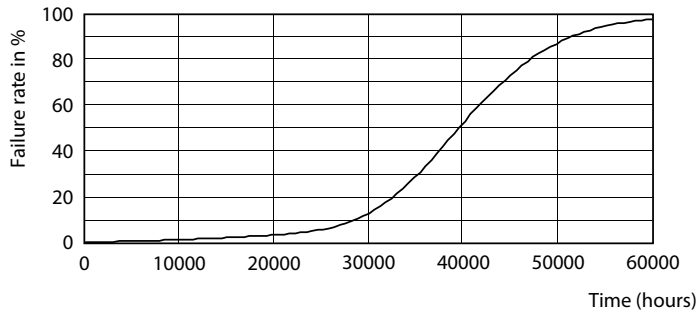

LED Urban TrueForce Lamps

Lifetime

Life Expectancy Diagram - 55ED28/LED/730/ND 120-277V G2 4/1

Lumen Maintenance Diagram - 55ED28/LED/730/ND 120-277V G2 4/1