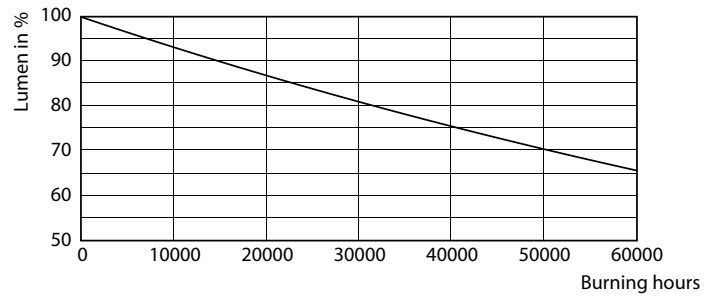

LED Urban TrueForce Lamps

Lifetime

Life Expectancy Diagram - 55ED28/LED/730/ND 120-277V G2 4/1

Lumen Maintenance Diagram - 55ED28/LED/730/ND 120-277V G2 4/1