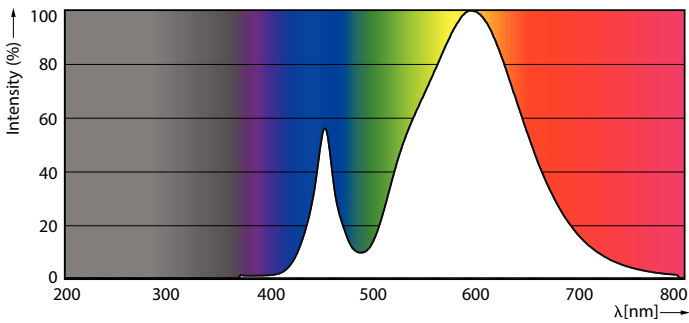

Product data

General Information	
Lighting Technology	LED
Switching Cycle	50,000
Nominal lifetime	50,000 hour(s)
Cap-Base	E39 [Single Contact Mogul Screw]
Light Technical	
Color Code	730 [CCT of 3000K]
Beam Angle (Nom)	360 degree(s)
Luminous Flux	8,000 lumen
Color Designation	White (WH)
Correlated Color Temperature (Nom)	3000 K
Luminous Efficacy (rated) (Nom)	133.33 lm/W
Color Consistency	ANSI 3000K
Color rendering index (CRI)	70
LLMF At End Of Nominal Lifetime (Nom)	70 %
Operating and Electrical	
Line Frequency	50 to 60 Hz
Input Frequency	50 to 60 Hz

Power Consumption	55 W
Lamp Current (Nom)	460 mA
Starting Time (Nom)	0.5 s
Warm-up time to 60% light	0.5 s
Power Factor (Fraction)	0.9
Voltage (Nom)	120-277 V
Temperature	
Ambient temperature range	-40 °C to 55 °C
T-Case Maximum (Nom)	60 °C
Controls and Dimming	
Dimmable	No
Mechanical and Housing	
Bulb Finish	Clear
Bulb Material	Plastic
Bulb Shape	Others

LED Urban TrueForce Lamps

Approval and Application

Energy Consumption kWh/1000 h	- kWh
Energy Certifications	DLC Standard
EU RoHS compliant	Yes

Product Data

Order product name	55ED28/LED/730/ND 120-277V G2 4/1
Order code	929001396804

Product	D	C
55ED28/LED/730/ND 120-277V G2 4/1	105 mm	204 mm

Photometric data

Spectral Power Distribution Colour - 55ED28/LED/730/ND 120-277V G2 4/1

General uniform lighting - 55ED28/LED/730/ND 120-277V G2 4/1