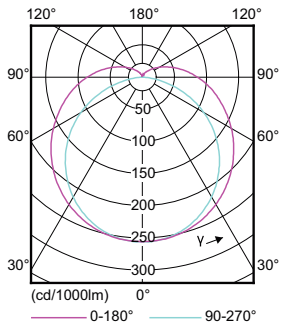

### Product data

General Information		Color rendering index (CRI)	
Cap-Base	G5 [G5]		82
Nominal lifetime	50,000 hour(s)	LLMF At End Of Nominal Lifetime (Nom) 70 %	
Switching Cycle	50,000	Operating and Electrical	
Lighting Technology	LED	Line Frequency	40000-80000 Hz
EU RoHS compliant	Yes	Input Frequency	40000-80000 Hz
Light Technical		Power Consumption	24 W
Color Code	835 [CCT of 3500K]	Lamp Current (Max)	600 mA
Beam Angle (Nom)	140 degree(s)	Lamp Current (Min)	400 mA
Luminous Flux	3,300 lumen	Wattage Equivalent	54 W
Color Designation	White (WH)	Starting Time (Nom)	0.5 s
Correlated Color Temperature (Nom)	3500 K	Warm-up time to 60% light	0.5 s
Luminous Efficacy (rated) (Nom)	137.00 lm/W	Power Factor (Fraction)	0.9
Color Consistency	<5	Voltage (Nom)	39-64 V

## Dimensional drawing

Product	D1	D2	A1	A2	A3
24T5HO/46-835/IF33/P/DIM 10/1	15.2 mm	17.8 mm	1,147.8 mm	1,154.9 mm	1,162 mm

## Photometric data

Spectral Power Distribution Colour - 24T5HO/46-835/IF33/P/DIM 10/1

General uniform lighting - 24T5HO/46-835/IF33/P/DIM 10/1

## Photometric data

Light Distribution Diagram - 24T5HO/46-835/IF33/P/DIM 10/1