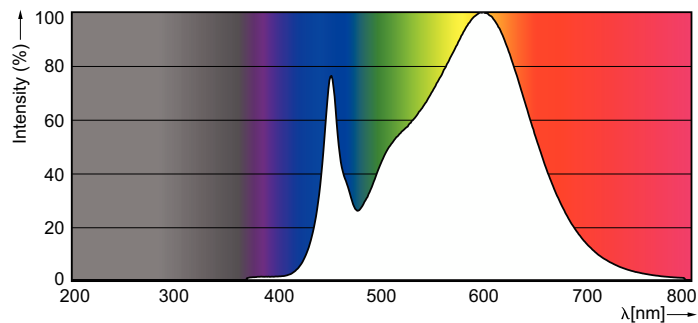

Photometric data

Spectral Power Distribution Colour - 24T5HO/46-835/IF33/P/DIM 10/1

General uniform lighting - 24T5HO/46-835/IF33/P/DIM 10/1