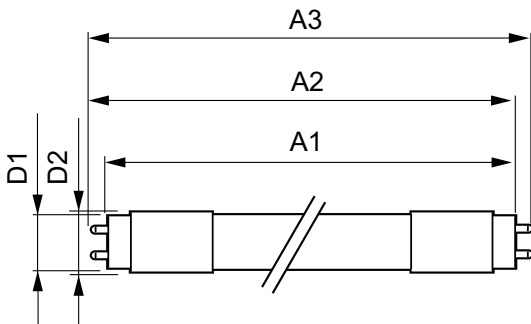

### Product data

General Information		Color rendering index (CRI)	
Cap-Base	G5 [G5]		82
Nominal lifetime	50,000 hour(s)	LLMF At End Of Nominal Lifetime (Nom) 70 %	
Switching Cycle	50,000	Operating and Electrical	
Lighting Technology	LED	Line Frequency	40000-80000 Hz
EU RoHS compliant	Yes	Input Frequency	40000-80000 Hz
Light Technical		Power Consumption	24 W
Color Code	835 [CCT of 3500K]	Lamp Current (Max)	600 mA
Beam Angle (Nom)	140 degree(s)	Lamp Current (Min)	400 mA
Luminous Flux	3,300 lumen	Wattage Equivalent	54 W
Color Designation	White (WH)	Starting Time (Nom)	0.5 s
Correlated Color Temperature (Nom)	3500 K	Warm-up time to 60% light	0.5 s
Luminous Efficacy (rated) (Nom)	137.00 lm/W	Power Factor (Fraction)	0.9
Color Consistency	<5	Voltage (Nom)	39-64 V

# InstantFit (UL Type-A) T5

UL Type	UL Type A
<b>Temperature</b>	
Ambient temperature range	-20 °C to 45 °C
T-Case Maximum (Nom)	45 °C
<b>Controls and Dimming</b>	
Dimmable	Yes
<b>Mechanical and Housing</b>	
Bulb Finish	Frosted
Bulb Material	Plastic
Product Length	1,200 mm
Bulb Shape	T5
<b>Approval and Application</b>	
Energy Saving Product	Yes
Approval Marks	UL certificate RoHS compliance DLC compliance

Energy Consumption kWh/1000 h	- kWh
Energy Certifications	DLC Standard
<b>Application Conditions</b>	
can it be used in closed luminaires	Yes
<b>Product Data</b>	
Order product name	24T5HO/46-835/IF33/P/DIM 10/1
Order code	929001283804
Numerator - Quantity Per Pack	1
Numerator - Packs per outer box	10
Material Nr. (12NC)	929001283804
Full product name	24T5HO/46-835/IF33/P/DIM 10/1
EAN/UPC - Case	50046677467130
EAN/UPC - Product/Case	046677467135

## Dimensional drawing

Product	D1	D2	A1	A2	A3
24T5HO/46-835/IF33/P/DIM 10/1	15.2 mm	17.8 mm	1,147.8 mm	1,154.9 mm	1,162 mm