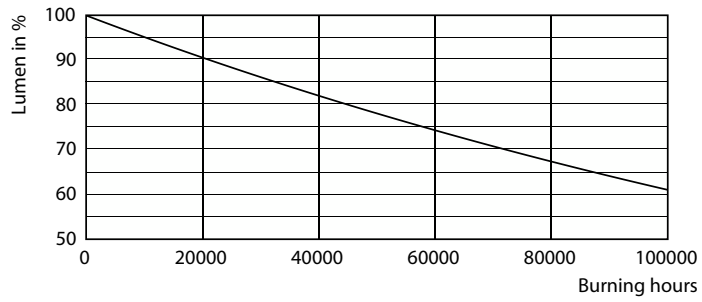

T8

Lifetime

Lumen Maintenance Diagram