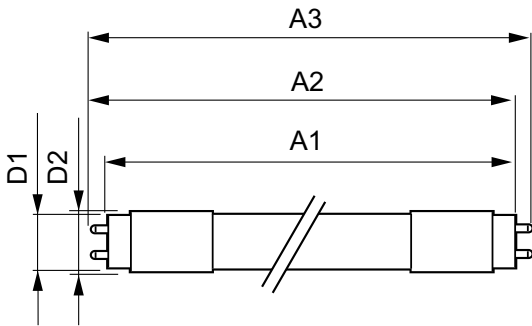

T8

Controls and dimming

Dimmable	Limited

Mechanical and housing

Bulb Finish	Frosted
Bulb Material	Plastic
Product Length	1200 mm
Bulb Shape	Tube, double-ended

Approval and application

Energy Saving Product	Yes
Approval Marks	RoHS compliance UL certificate DLC compliance

Application conditions

Ambient temperature range	-20 °C to 45 °C

Product data

Order product name	14.5T8/MAS/48-830/MF20/P 10/1
EAN/UPC - Product	046677575519
Order code	929002325434
Numerator - Quantity Per Pack	1
Numerator - Packs per outer box	10
Material Nr. (12NC)	929002325434
Net Weight (Piece)	0.120 kg
Model Number	9290023254

Dimensional drawing

14.5T8/MAS/48-830/MF20/P 10/1

Product	D1	D2	A1	A2	A3
14.5T8/MAS/48-830/MF20/P 10/1	25.7 mm	28 mm	1198 mm	1205 mm	1212 mm

Photometric data

LEDtube_14.5W_G13_830-GUL