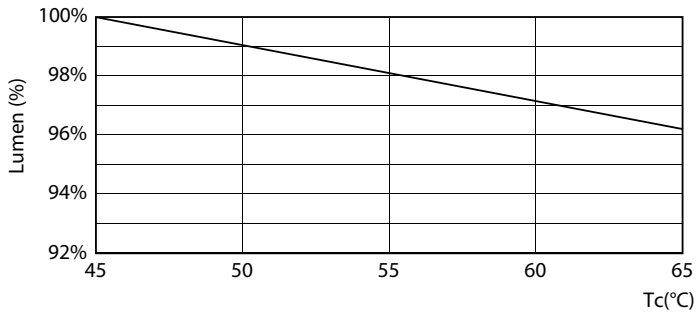

Product data

General information	
Cap-Base	G13 [Medium Bi-Pin Fluorescent]
EU RoHS compliant	Yes
Nominal Lifetime (Nom)	70000 h
Switching Cycle	50000
Tier	MasterClass
Light technical	
Color Code	830 [CCT of 3000K]
Beam Angle (Nom)	180 °
Luminous Flux (Nom)	2000 lm
Color Designation	White (WH)
Correlated Color Temperature (Nom)	3000 K
Luminous Efficacy (rated) (Nom)	137.00 lm/W
Color Consistency	<6
Color Rendering Index (Nom)	80
LLMF At End Of Nominal Lifetime (Nom)	70 %
Operating and electrical	
Input Frequency	50 to 60 Hz

LEDtube_14.5W_G13_830-GUL

LEDtube_G13_830-POC

Photometric data

LEDtube_G13_1-LDD

Lifetime

LEDtube_70K_1_LumenVsTc-LMP

Life Expectancy Diagram

LEDtube_70K_LifetimeVsTc-LED