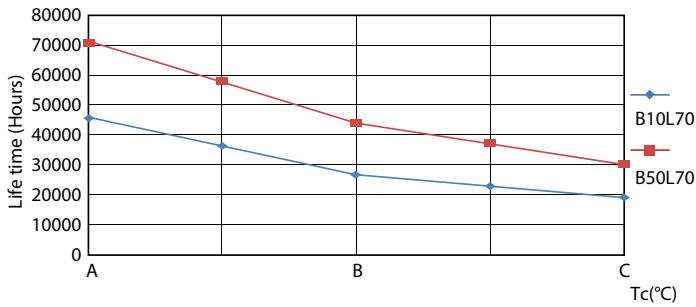

Product data

General information	
Cap-Base	G13 [Medium Bi-Pin Fluorescent]
EU RoHS compliant	Yes
Nominal Lifetime (Nom)	70000 h
Switching Cycle	50000
Tier	MasterClass
Light technical	
Color Code	830 [CCT of 3000K]
Beam Angle (Nom)	180 °
Luminous Flux (Nom)	2000 lm
Color Designation	White (WH)
Correlated Color Temperature (Nom)	3000 K
Luminous Efficacy (rated) (Nom)	137.00 lm/W
Color Consistency	<6
Color Rendering Index (Nom)	80
LLMF At End Of Nominal Lifetime (Nom)	70 %
Operating and electrical	
Input Frequency	50 to 60 Hz

LEDtube_14.5W_G13_830-GUL

LEDtube_G13_830-POC

Photometric data

LEDtube_G13_1-LDD

Lifetime

LEDtube_70K_1_LumenVsTc-LMP

Life Expectancy Diagram

LEDtube_70K_LifetimeVsTc-LED