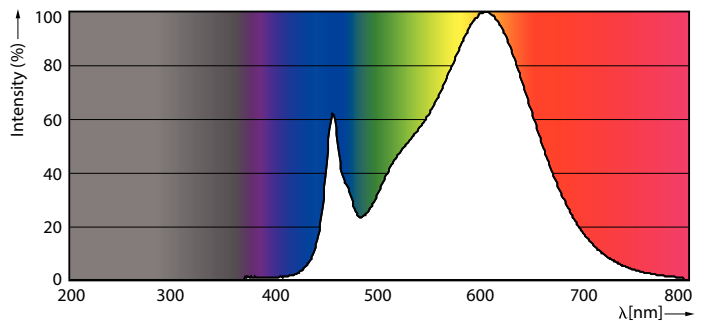

LEDtube_G13_830-POC