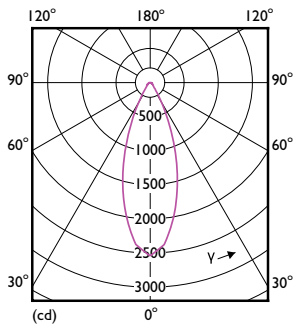

Product data

General Information	
Cap-Base	E26 [Single Contact Medium Screw]
Nominal lifetime	25,000 hour(s)
Switching Cycle	50,000
Lighting Technology	LED
EU RoHS compliant	Yes
Light Technical	
Color Code	930 [CCT of 3000K]
Beam Angle (Nom)	40 degree(s)
Luminous Flux	1,200 lumen
Luminous Intensity (Nom)	2,500 cd
Color Designation	White (WH)
Correlated Color Temperature (Nom)	3000 K
Luminous Efficacy (rated) (Nom)	92.00 lm/W
Color Consistency	<4
Color rendering index (CRI)	90
LLMF At End Of Nominal Lifetime (Nom)	70 %
Operating and Electrical	
Line Frequency	50 to 60 Hz
Input Frequency	50 to 60 Hz
Power Consumption	13 W
Lamp Current (Nom)	120 mA

Wattage Equivalent	120 W
Starting Time (Nom)	0.5 s
Warm-up time to 60% light	0.5 s
Power Factor (Fraction)	0.9
Voltage (Nom)	120 V
Temperature	
T-Case Maximum (Nom)	75 °C
Controls and Dimming	
Dimmable	Only with specific dimmers
Mechanical and Housing	
Bulb Finish	Clear
Bulb Material	Glass
Bulb Shape	PAR38 [PAR 4.75 inch/121mm]
Approval and Application	
Suitable For Accent Lighting	Yes
Energy Certifications	Energy Star
Product Data	
Order product name	13PAR38/LED/930/F40/DIM/GULW/T20 6/1FB

Dimensional drawing

Product	D	C
13PAR38/LED/930/F40/DIM/GULW/T20 6/1FB	122 mm	129 mm

Photometric data

Light Distribution Diagram - 13PAR38/LED/930/F40/DIM/GULW/T20 6/1FB

Spectral Power Distribution Colour - 13PAR38/LED/930/F40/DIM/GULW/T20 6/1FB