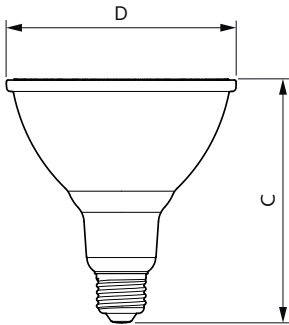

LED PAR38

13PAR38/LED/930/F40/DIM/GULW/T20 6/1FB

Philips LED spots with a single optic beam, provide a clean beam that's free from shadows with beam angles from 15 and 40 degrees to suit every general lighting application.

Product data

General Information	
Cap-Base	E26 [Single Contact Medium Screw]
Nominal lifetime	25,000 hour(s)
Switching Cycle	50,000
Lighting Technology	LED
EU RoHS compliant	Yes
Light Technical	
Color Code	930 [CCT of 3000K]
Beam Angle (Nom)	40 degree(s)
Luminous Flux	1,200 lumen
Luminous Intensity (Nom)	2,500 cd
Color Designation	White (WH)
Correlated Color Temperature (Nom)	3000 K
Luminous Efficacy (rated) (Nom)	92.00 lm/W
Color Consistency	<4
Color rendering index (CRI)	90
LLMF At End Of Nominal Lifetime (Nom)	70 %
Operating and Electrical	
Line Frequency	50 to 60 Hz
Input Frequency	50 to 60 Hz
Power Consumption	13 W
Lamp Current (Nom)	120 mA

Wattage Equivalent	120 W
Starting Time (Nom)	0.5 s
Warm-up time to 60% light	0.5 s
Power Factor (Fraction)	0.9
Voltage (Nom)	120 V
Temperature	
T-Case Maximum (Nom)	75 °C
Controls and Dimming	
Dimmable	Only with specific dimmers
Mechanical and Housing	
Bulb Finish	Clear
Bulb Material	Glass
Bulb Shape	PAR38 [PAR 4.75 inch/121mm]
Approval and Application	
Suitable For Accent Lighting	Yes
Energy Certifications	Energy Star
Product Data	
Order product name	13PAR38/LED/930/F40/DIM/GULW/T20 6/1FB

Dimensional drawing

Product	D	C
13PAR38/LED/930/F40/DIM/GULW/T20 6/1FB	122 mm	129 mm

Photometric data

Light Distribution Diagram - 13PAR38/LED/930/F40/DIM/GULW/T20 6/1FB

Spectral Power Distribution Colour - 13PAR38/LED/930/F40/DIM/GULW/T20 6/1FB