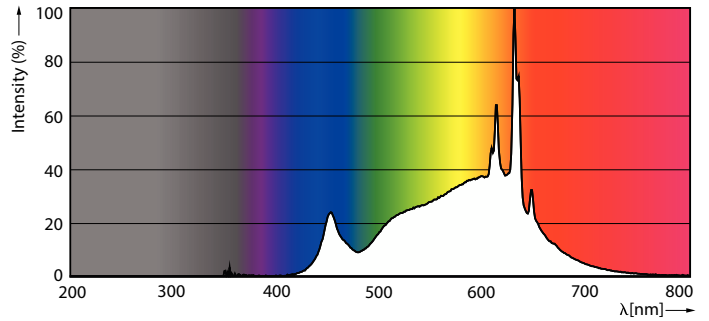

Photometric data

Spectral Power Distribution Colour - 13PAR38/LED/930/F40/DIM/GULW/T20 6/1FB

Accent Lighting Spots - 13PAR38/LED/930/F40/DIM/GULW/T20 6/1FB