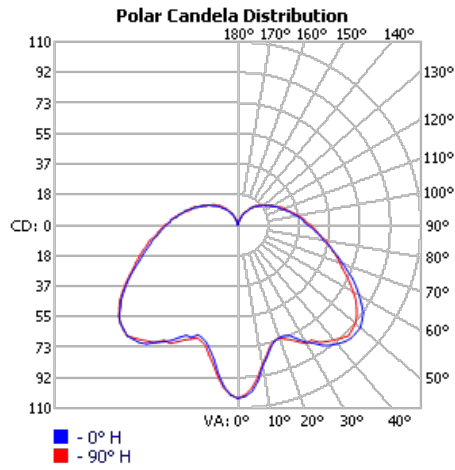

OLVTCM & OLVTWM LED Vaportight

PHOTOMETRICS

To see complete photometric reports or download .ies files for this product, visit Lithonia Lighting's Outdoor LED homepage
Tested in accordance with IESNA LM-79 and LM-80 standards.

OLVTCM