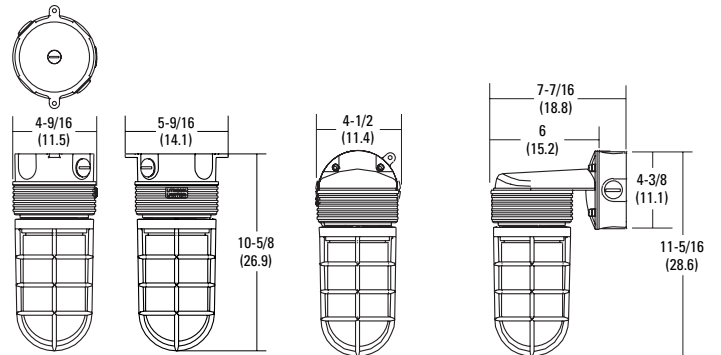

Outdoor General Purpose

OLVTCM & OLVTWM

LED VAPORTIGHT

Specifications

All dimensions are in inches (centimeters)

ORDERING INFORMATION

For shortest lead times, configure products using **bolded options**.

Example: OLVTCM