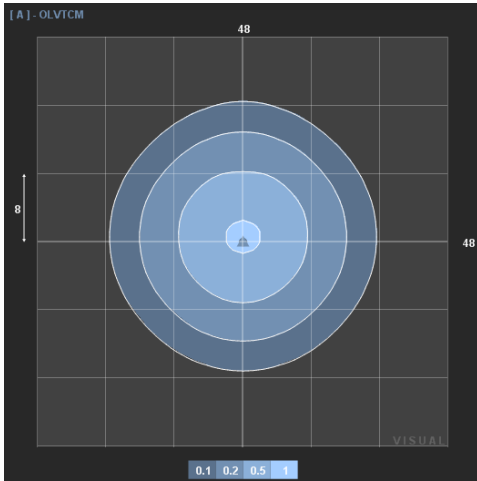

OLVTCM & OLVTWM LED Vaportight

PHOTOMETRICS

To see complete photometric reports or download .ies files for this product, visit Lithonia Lighting's Outdoor LED homepage
Tested in accordance with IESNA LM-79 and LM-80 standards.

OLVTCM