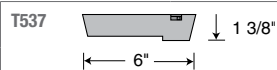

20-75VA 12V Transformers

Both T537 and T538 are available in white, black or silver finishes.

Series	Lamp	Dimensions
T295	30-50W R20 or 35-50W PAR20	

See specification sheet for optional accessories.

Finishes: BL

Studio I

This classic nautical look is especially popular in traditional design settings.

Finishes

White (WH)

Series	Lamp	Dimensions
T393	30-50W R20	

See specification sheet for optional accessories.

T537 and T538 Transformer required. Must be ordered separately.

Finishes: WH

Series	Lamp	Dimensions
T395	60-75W BR30 or 35-75W PAR30L	

See specification sheet for optional accessories.

Finishes: WH

Series	Lamp	Dimensions
T397	45-150W PAR38 or 65-120W BR40	

See specification sheet for optional accessories.

Finishes: WH