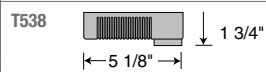

20-75VA 12V Transformers

Both T537 and T538 are available in white, black or silver finishes.

Series	Lamp	Dimensions
T295	30-50W R20 or 35-50W PAR20	

See specification sheet for optional accessories.

Finishes: BL

Studio I

This classic nautical look is especially popular in traditional design settings.

Finishes

White (WH)

Series	Lamp	Dimensions
T393	30-50W R20	

See specification sheet for optional accessories.

T537 and T538 Transformer required. Must be ordered separately.

Finishes: WH

Series	Lamp	Dimensions
T395	60-75W BR30 or 35-75W PAR30L	

See specification sheet for optional accessories.

Finishes: WH

Series	Lamp	Dimensions
T397	45-150W PAR38 or 65-120W BR40	

See specification sheet for optional accessories.

Finishes: WH