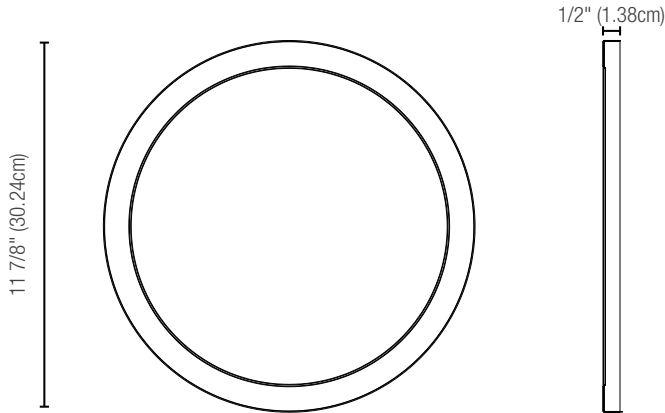

Project: _____ Type: _____

Drawn by: _____ Catalogue #: _____ Date: _____

Individual Spec Sheet

TRIM

FOR CIRKA ROUND LED CEILING LUMINAIRE

ORDERING INFORMATION

Order code: 68905
Model number: 12IN CIRKA TRIM PC
UPC: 069549022287
Case quantity: 10

PHYSICAL DATA

Type: Trim for CIRKA
Size: 12"
Shape: Round
Finish: Polished Chrome

COMPATIBLE PRODUCTS

Order code	Description	Type
68716	CRK12-R24W-A-3CWH	12" CIRKA ROUND

DIMENSIONS

Qty	Description	Price

I accept the specifications of the accessory configuration mentioned above.