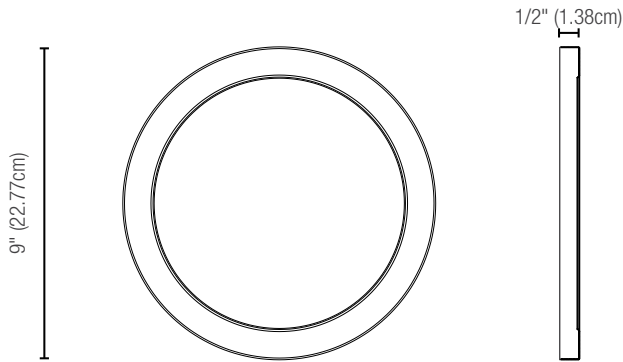

Project: _____ Type: _____

Drawn by: _____ Catalogue #: _____ Date: _____

Individual Spec Sheet

TRIM

FOR CIRKA ROUND LED CEILING LUMINAIRE

ORDERING INFORMATION

Order code: 68902
Model number: 9IN CIRKA TRIM PC
UPC: 069549021662
Case quantity: 20

PHYSICAL DATA

Type: Trim for CIRKA
Size: 9"
Shape: Round
Finish: Polished Chrome

COMPATIBLE PRODUCTS

Order code	Description	Type
68715	CRK9-R18W-A-3CWH	9" CIRKA ROUND

DIMENSIONS

Qty	Description	Price

I accept the specifications of the accessory configuration mentioned above.

Name: _____
Company: _____
Signature: _____

Date: _____

Data is based upon tests performed in a controlled environment. Actual performance can vary depending on operating conditions.
All products are subject to change or may be discontinued any time without notice.