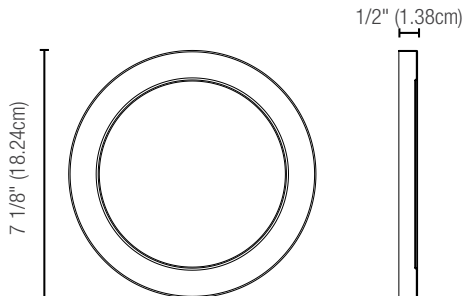

Project: _____ Type: _____

Drawn by: _____ Catalogue #: _____ Date: _____

Individual Spec Sheet

TRIM

FOR CIRKA ROUND LED CEILING LUMINAIRE

ORDERING INFORMATION

Order code: 68899
Model number: 7IN CIRKA TRIM PC
UPC: 069549021464
Case quantity: 40

PHYSICAL DATA

Type: Trim for CIRKA
Size: 7"
Shape: Round
Finish: Polished Chrome

COMPATIBLE PRODUCTS

Order code	Description	Type
68714	CRK7-R12W-A-3CWH	7" CIRKA ROUND

DIMENSIONS

Qty	Description	Price

I accept the specifications of the accessory configuration mentioned above.

Name: _____
Company: _____
Signature: _____

Date: _____

Data is based upon tests performed in a controlled environment. Actual performance can vary depending on operating conditions.
All products are subject to change or may be discontinued any time without notice.