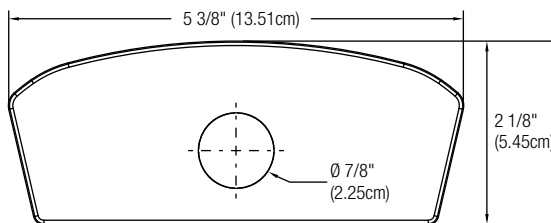

Project: _____ Type: _____

Drawn by: _____ Catalogue #: _____ Date: _____

Individual Spec Sheet

END CAP FOR CONDUIT ENTRY

L2WMG LINKABLE WRAP ACCESSORIES

ORDERING INFORMATION

Order code: 69065
Description: Linkable wrap end cap for conduit entry
UPC: 069549023987
Case quantity: 80

PHYSICAL DATA

Product Type: End cap
Color: White
Material: Plastic
Length: 5 3/8" (13.51cm)
Width: 15/46" (2.35cm)
Height: 2 1/8" (5.45cm)

COMPATIBLE LUMINAIRES

Order code	Model number
68136	L2WMG-24-1
68137	L2WMG-48-1
68377	L2WMG-48-1-G2

DIMENSIONS

Qty	Description	Price

I accept the specifications of the luminaire configuration mentioned above.

Name: _____

Company: _____

Signature: _____

Date: _____

Data is based upon tests performed in a controlled environment. Actual performance can vary depending on operating conditions.
All products are subject to change or may be discontinued any time without notice.