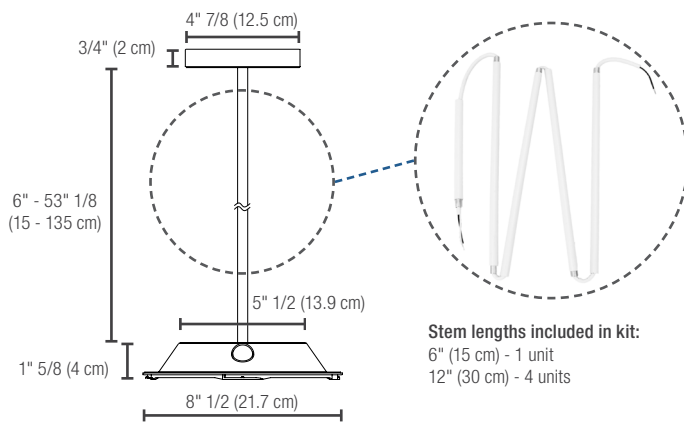

Project: _____ Type: _____

Drawn by: _____ Catalogue #: _____ Date: _____

Individual Spec Sheet

STEM SUSPENSION KIT

FOR MULTI-MOUNT EDGELIT LED CEILING LUMINAIRE

ORDERING INFORMATION

Order code: 69185
Model number: 4.4FT STEM SUSP. KIT FOR CLEG16 WHITE
UPC: 069549025202
Case quantity: 10

PHYSICAL DATA

Length in. (cm): Adjustable length - 6 to 53 1/8 (15 to 135)
Stem and canopy material: Iron
Mounting bracket material: Polycarbonate
Finish: White

DIMENSIONS

COMPATIBLE PRODUCT

Order code	Model number	Type
69183	CLEG16-R30W-A-3CWH	16" WHITE MULTI-MOUNT EDGELIT LED CEILING LUMINAIRE