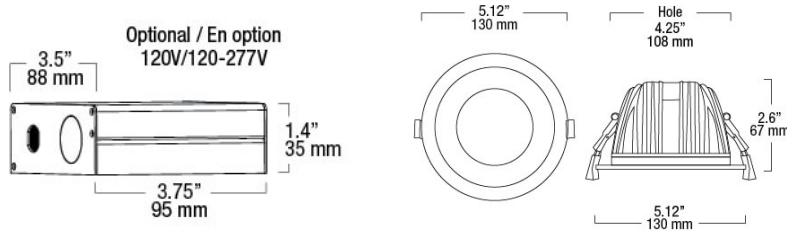

DIMENSIONS

ACCESSORIES

MOUNTING PLATE

Versatile square mounting plate allows for installation of all models of ndr lighting recessed lighting products. refer to our mounting plate compatibility chart to ensure the proper mounting plate is selected.

ADJUSTABLE MOUNTING PLATE

Versatile adjustable mounting plate allows for installation of all models of ndr lighting recessed lighting products. refer to our mounting plate compatibility chart to ensure the proper mounting plate is selected.

MOUNTING PLATE WITH ADJUSTABLE HANGER BARS

Versatile adjustable mounting plate allows for installation of all models of ndr lighting recessed lighting products. refer to our mounting plate compatibility chart to ensure the proper mounting plate is selected.

VAPOUR BARRIER

This vapour barrier unit may be used with all ndr lighting recessed lighting products. it is designed to prevent air leakage from your living space into the attic, or any insulated spaces.

GOOF RINGS

This goof ring is used when the ceiling hole is wider than the retrofit light unit being installed. refer to our goof ring compatibility chart to ensure the proper goof ring is selected.

RATINGS

ORDERING GUIDE