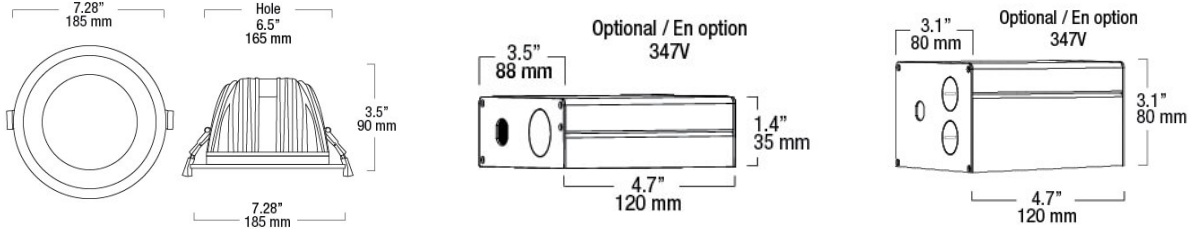

DIMENSIONS

ACCESSORIES

MOUNTING PLATE

Versatile square mounting plate allows for installation of all models of ndr lighting recessed lighting products. refer to our mounting plate compatibility chart to ensure the proper mounting plate is selected.

ADJUSTABLE MOUNTING PLATE

Versatile adjustable mounting plate allows for installation of all models of ndr lighting recessed lighting products. refer to our mounting plate compatibility chart to ensure the proper mounting plate is selected.

MOUNTING PLATE WITH ADJUSTABLE HANGER BARS

Versatile adjustable mounting plate allows for installation of all models of ndr lighting recessed lighting products. refer to our mounting plate compatibility chart to ensure the proper mounting plate is selected.

VAPOUR BARRIER

This vapour barrier unit may be used with all ndr lighting recessed lighting products. it is designed to prevent air leakage from your living space into the attic, or any insulated spaces.

GOOF RINGS

This goof ring is used when the ceiling hole is wider than the retrofit light unit being installed. refer to our goof ring compatibility chart to ensure the proper goof ring is selected.

RATINGS

ORDERING GUIDE