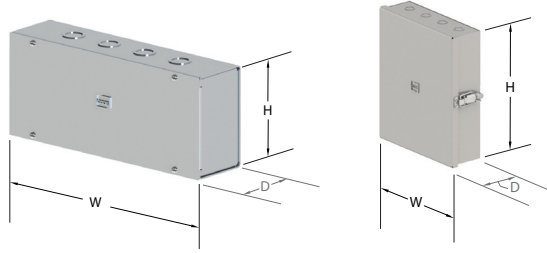

ACCESSORIES - PLATES & COATINGS

Ground Bars

CAT No:	Size	Description
BB-GRND-C-12	12 in 1/4 x 2	Bare Copper Ground Bar- c/w Insulators
BB-GRND-C-19	19 in 1/4 x 1	Bare Copper- Rack Mount Ground Bar

Neoprene Oil Resistant Self adhering

CAT No: INS-RED
1 3/8 High; 1 3/4 Wide
3/8 Thread size
Other sizes available upon request.

Copper Neutral Bar:

CAT No: N-174
Accepts 14 - 6 wire size.
Sold per inch. 69" max

Touch Up Spray Paint:

CAT No: 880-PG
ASA-61 Grey

ENCLOSURE QUICK ORDER FORM

MATERIAL: ALUMINUM GALVANIZED POWDER COATED STEEL STAINLESS

CLASSIFICATION: CSA 1 CSA 3 or 3R CSA 4 CSA 4X

DIMENSIONS: (H) HEIGHT _____ (W) WIDTH _____ (D) DEPTH _____

STYLE: HINGED or SCREW COVER FREE STANDING or WALL MOUNTABLE