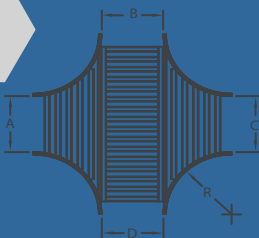

Back Welding for Strength

09