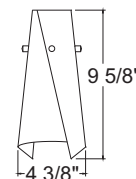

Luminous Wrap Shade

Catalog Number and Finish	Material	Lamp
TLP316FROST	Nomex®	12V or 24V, 50W max. T4 Halogen G4-GY6.35 Bi-Pin Capsule or MR16CG
TLP316ORANGEPEEL	Polycarbonate	12V or 24V, 50W max. T4 Halogen G4-GY6.35 Bi-Pin Capsule or MR16CG
TLP316PARCHMENT	Polycarbonate	12V or 24V, 50W max. T4 Halogen G4-GY6.35 Bi-Pin Capsule or MR16CG