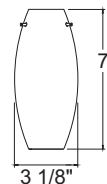

Ellipse Glass Shade

Catalog Number and Finish	Lamp
TLP322COBALT	12V or 24V, 50W max. T4 Halogen G4-GY6.35 Bi-Pin Capsule
TLP322OPAL	12V or 24V, 50W max. T4 Halogen G4-GY6.35 Bi-Pin Capsule
TLP322PISTACHIO	12V or 24V, 50W max. T4 Halogen G4-GY6.35 Bi-Pin Capsule
TLP322ROUGE	12V or 24V, 50W max. T4 Halogen G4-GY6.35 Bi-Pin Capsule
TLP322SUNSETGOLD	12V or 24V, 50W max. T4 Halogen G4-GY6.35 Bi-Pin Capsule