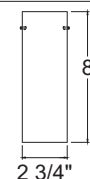

Cylinder Glass Shade

Catalog Number and Finish	Lamp
TLP324MAIZE	12V or 24V, 50W max. T4 Halogen G4-GY6.35 Bi-Pin Capsule or MR16CG
TLP324OPAL	12V or 24V, 50W max. T4 Halogen G4-GY6.35 Bi-Pin Capsule or MR16CG