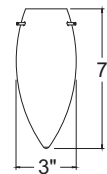

Flame Glass Shade

Catalog Number and Finish	Lamp
TLP320INFERNO	12V or 24V, 50W max. T4 Halogen G4-GY6.35 Bi-Pin Capsule
TLP320MAIZE	12V or 24V, 50W max. T4 Halogen G4-GY6.35 Bi-Pin Capsule
TLP320OPAL	12V or 24V, 50W max. T4 Halogen G4-GY6.35 Bi-Pin Capsule
TLP320PISTACHIO	12V or 24V, 50W max. T4 Halogen G4-GY6.35 Bi-Pin Capsule