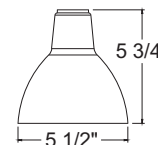

RLM Glass & Metal Shade

Catalog Number and Finish	Lamp
TLP326MAIZE	12V or 24V, 50W max. T4 Halogen G4-GY6.35 Bi-Pin Capsule or MR16CG
TLP326OPAL	12V or 24V, 50W max. T4 Halogen G4-GY6.35 Bi-Pin Capsule or MR16CG

Catalog Number and Finish	Lamp
TLP327COPPERPATINA	12V or 24V, 50W max. T4 Halogen G4-GY6.35 Bi-Pin Capsule or MR16CG
TLP327MIDNIGHT	12V or 24V, 35W max. T4 Halogen G4-GY6.35 Bi-Pin Capsule or MR16CG