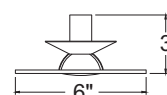

Luminous Disc Shade

Catalog Number and Finish	Lamp
TLP328AMBER	12V or 24V, 50W max. MR16CG
TLP328COBALT	12V or 24V, 50W max. MR16CG
TLP328FROST	12V or 24V, 50W max. MR16CG