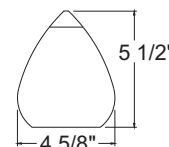

Teardrop Glass Shade

Catalog Number and Finish	Lamp
TLP318GLACIER	12V or 24V, 50W max. T4 Halogen G4-GY6.35 Bi-Pin Capsule or MR16CG
TLP318ICE	12V or 24V, 50W max. T4 Halogen G4-GY6.35 Bi-Pin Capsule or MR16CG
TLP318INFERNO	12V or 24V, 50W max. T4 Halogen G4-GY6.35 Bi-Pin Capsule or MR16CG
TLP318OPAL	12V or 24V, 50W max. T4 Halogen G4-GY6.35 Bi-Pin Capsule or MR16CG
TLP318SUNSETGOLD	12V or 24V, 50W max. T4 Halogen G4-GY6.35 Bi-Pin Capsule or MR16CG