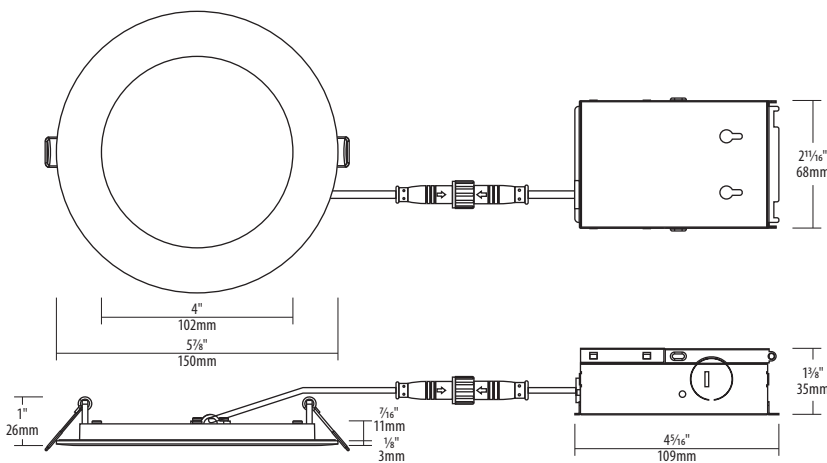

CCT	Lumens
2700 K	940
3000 K	1005
3500 K	1080
4000 K	1115
5000 K	1080