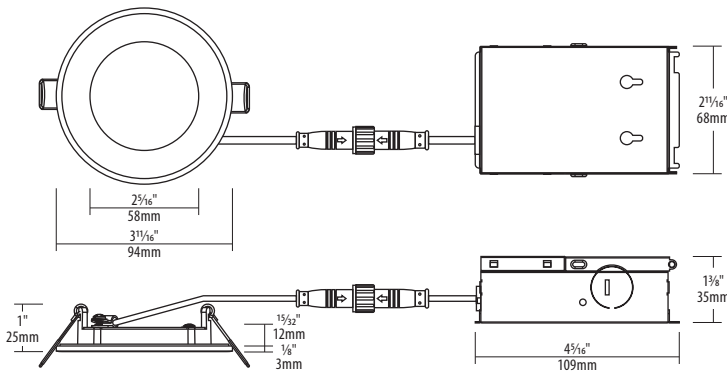

Ordering Guide

Notes: Accessories are sold separately. For additional options please consult your Liteline representative. Due to our continued efforts to improve our products, product specifications are subject to change without notice.