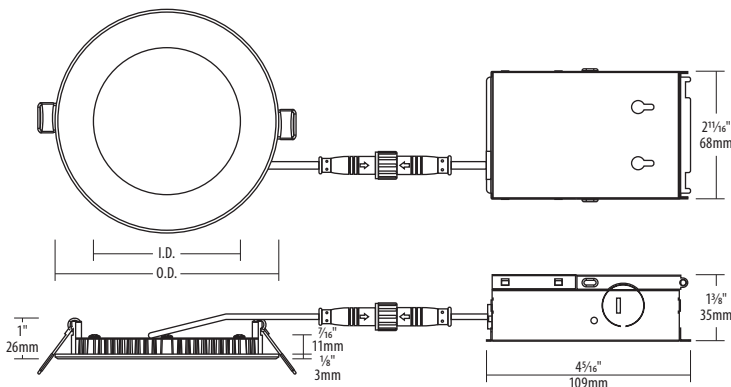

### Environment

- Suitable for wet locations.
- Suitable for insulated ceiling applications.
- Indoor/outdoor

SPECIFICATION	
TM-30 Annex E	P2 / V- / F3
Application	Ceiling Recessed Mount
Approved Location	Wet / Insulated Ceilings
Beam Angle	110°
CCT	2700 K / 3000 K / 3500 K / 4000 K / 5000 K
Certification	cETLus
Color	BK / WH
CRI	90
Dimming	Yes
Dimming Tech	Forward/Reverse phase / TRIAC/ELV
Energy Star	Yes
Hole Cut	Ø 4¼" (108mm)
Input	100-135V AC, 60Hz
LM79	Yes
LM80	Yes
Lumens	Up to 940
Lumens per Watt	Up to 85
Power Factor	>0.9
Projected Life	70% @ 50,000 hrs
Title 24	JA8
Warranty	3-Years
Wattage	9W / 12W

Size	O.D.	I.D.
SLM4	4 1/16" (119.5mm)	3 3/32" (78.5mm)
SLM4H	4 3/16" (122mm)	3 1/8" (79mm)

CCT	Lumens	
	SLM4	SLM4H
2700 K	590	850
3000 K	630	880
3500 K	660	920
4000 K	680	940
5000 K	660	920