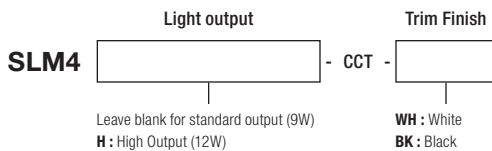

Ordering Guide

Notes:
Accessories are sold separately. For additional options please consult your Liteline representative. Due to our continued efforts to improve our products, product specifications are subject to change without notice.