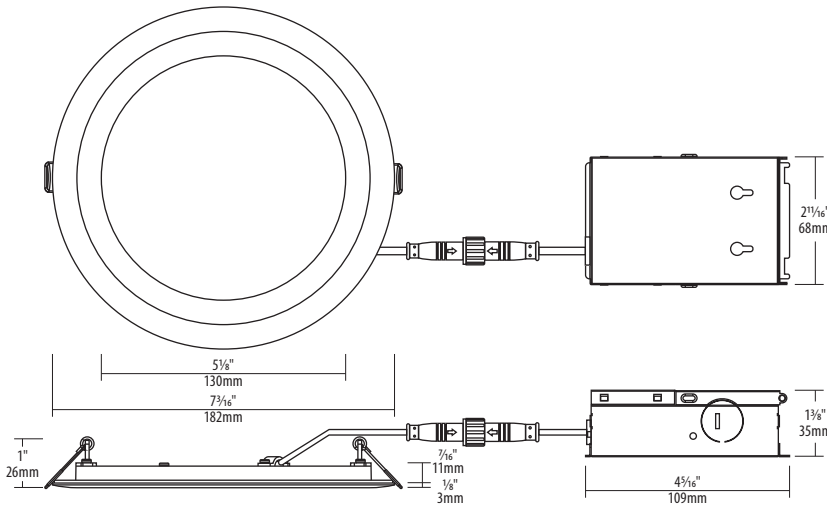

CCT	Lumens
2700 K	1040
3000 K	1120
3500 K	1210
4000 K	1255
5000 K	1210