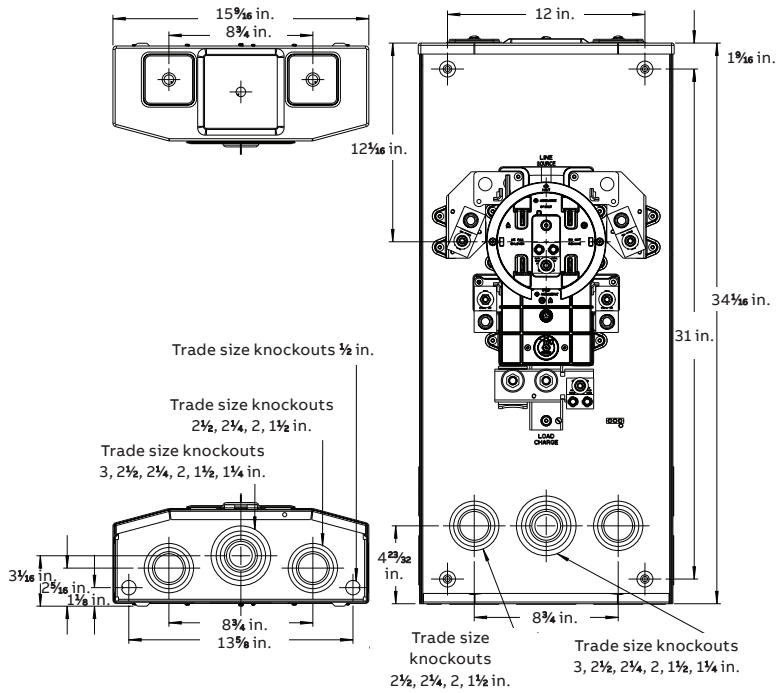

#### Product specifications underground

- 320 A underground 600 V maximum
- Self-contained meter socket with bypass mechanism
- Single-phase service
- Neutral and line side terminations; double ½ in. studs to accommodate compression lugs for underground service (1 x 500 kcmil or 2 x 250 kcmil)
- Load side terminations; tunnel type connectors; dual rated for 1 x 500 kcmil or 2 x 250 kcmil
- Neutral load side terminations; tunnel type connectors; dual rated 2 x 250 kcmil
- Supplied with screw type sealing ring
- Weatherproof type 3R enclosure
- Primarily used in: All provinces

Cat. no.	Type	Description	Color	Position	Dimensions (in.)			Weight each	
					H	W	D	lb	kg
BP320-V	Overhead	Overhead 320 A 120/240 V	Grey	1	34 <sup>1</sup> / <sub>16</sub>	15 <sup>9</sup> / <sub>16</sub>	5 <sup>19</sup> / <sub>16</sub>	47	21.31
BP320-V-250	Overhead	320 AMP 120/240 with 2 x 250kcmil lugs	Grey	1	34 <sup>1</sup> / <sub>16</sub>	15 <sup>9</sup> / <sub>16</sub>	5 <sup>19</sup> / <sub>16</sub>	47	21.31
BP320-V-250B	Overhead	BP320 AMP 120/240 with 2 x 250 kcmil load side and full size neutral line side	Grey	1	34 <sup>1</sup> / <sub>16</sub>	15 <sup>9</sup> / <sub>16</sub>	5 <sup>19</sup> / <sub>16</sub>	47	21.31
BP320-TV	Underground	Underground 320 A 120/240 V	Grey	1	34 <sup>1</sup> / <sub>16</sub>	15 <sup>9</sup> / <sub>16</sub>	5 <sup>19</sup> / <sub>16</sub>	47	21.31
BP320-TV-250	Underground	320 AMP 120/240 V with 2 x 250 kcmil lugs	Grey	1	34 <sup>1</sup> / <sub>16</sub>	15 <sup>9</sup> / <sub>16</sub>	5 <sup>19</sup> / <sub>16</sub>	47	21.31
BP320-TV-250B	Underground	BP320 AMP 120/240 with 2 x 250 kcmil load side and full size neutral line side	Grey	1	34 <sup>1</sup> / <sub>16</sub>	15 <sup>9</sup> / <sub>16</sub>	5 <sup>19</sup> / <sub>16</sub>	47	21.31

#### Accessory

BP250	BP250	Connector kit 2 x 250 kcmil
	BP500	Connector kit single lug

## Diagrams

Overhead

Underground