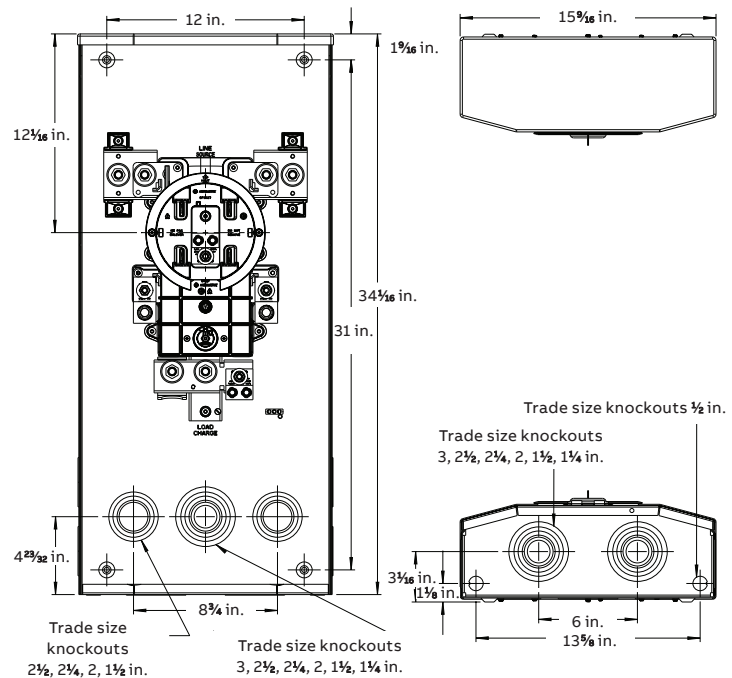

#### Product specifications underground

- 320 A underground 600 V maximum
- Self-contained meter socket with bypass mechanism
- Single-phase service
- Neutral and line side terminations; double ½ in. studs to accommodate compression lugs for underground service (1 x 500 kcmil or 2 x 250 kcmil)
- Load side terminations; tunnel type connectors; dual rated for 1 x 500 kcmil or 2 x 250 kcmil
- Neutral load side terminations; tunnel type connectors; dual rated 2 x 250 kcmil
- Supplied with screw type sealing ring
- Weatherproof type 3R enclosure
- Primarily used in: All provinces

Cat. no.	Type	Description	Color	Position	Dimensions (in.)			Weight each	
					H	W	D	lb	kg
BP320-V	Overhead	Overhead 320 A 120/240 V	Grey	1	34 <sup>1</sup> / <sub>16</sub>	15 <sup>9</sup> / <sub>16</sub>	5 <sup>19</sup> / <sub>16</sub>	47	21.31
BP320-V-250	Overhead	320 AMP 120/240 with 2 x 250kcmil lugs	Grey	1	34 <sup>1</sup> / <sub>16</sub>	15 <sup>9</sup> / <sub>16</sub>	5 <sup>19</sup> / <sub>16</sub>	47	21.31
BP320-V-250B	Overhead	BP320 AMP 120/240 with 2 x 250 kcmil load side and full size neutral line side	Grey	1	34 <sup>1</sup> / <sub>16</sub>	15 <sup>9</sup> / <sub>16</sub>	5 <sup>19</sup> / <sub>16</sub>	47	21.31
BP320-TV	Underground	Underground 320 A 120/240 V	Grey	1	34 <sup>1</sup> / <sub>16</sub>	15 <sup>9</sup> / <sub>16</sub>	5 <sup>19</sup> / <sub>16</sub>	47	21.31
BP320-TV-250	Underground	320 AMP 120/240 V with 2 x 250 kcmil lugs	Grey	1	34 <sup>1</sup> / <sub>16</sub>	15 <sup>9</sup> / <sub>16</sub>	5 <sup>19</sup> / <sub>16</sub>	47	21.31
BP320-TV-250B	Underground	BP320 AMP 120/240 with 2 x 250 kcmil load side and full size neutral line side	Grey	1	34 <sup>1</sup> / <sub>16</sub>	15 <sup>9</sup> / <sub>16</sub>	5 <sup>19</sup> / <sub>16</sub>	47	21.31

## Diagrams

Overhead

Underground