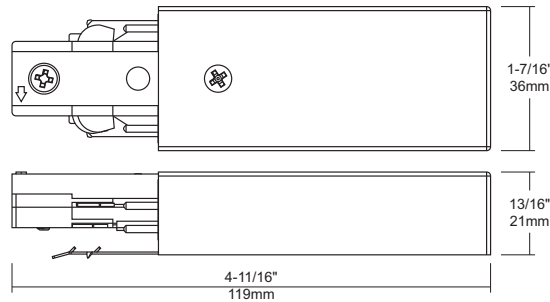

Technical Drawings