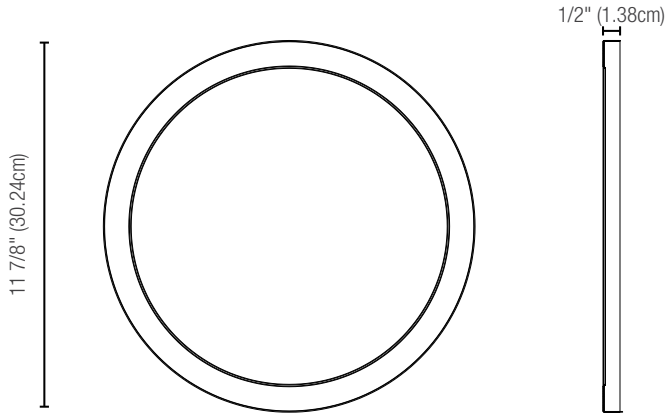

Project: _____ Type: _____

Drawn by: _____ Catalogue #: _____ Date: _____

Individual Spec Sheet

TRIM

FOR CIRKA ROUND LED CEILING LUMINAIRE

ORDERING INFORMATION

Order code: 69147
Model number: 12IN CIRKA TRIM MATTE BK
UPC: 069549024885
Case quantity: 10

PHYSICAL DATA

Type: Trim for CIRKA
Size: 12"
Shape: Round
Finish: Matte Black

COMPATIBLE PRODUCTS

Order code	Description	Type
68716	CRK12-R24W-A-3CWH	12" CIRKA ROUND

DIMENSIONS

Qty	Description	Price

I accept the specifications of the accessory configuration mentioned above.