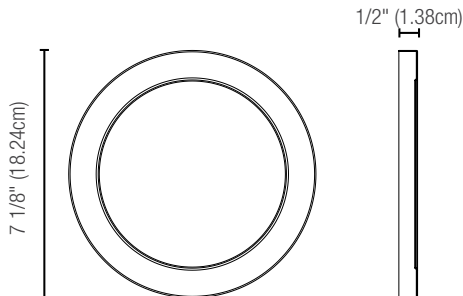

Project: _____ Type: _____

Drawn by: _____ Catalogue #: _____ Date: _____

Individual Spec Sheet

TRIM

FOR CIRKA ROUND LED CEILING LUMINAIRE

ORDERING INFORMATION

Order code: 69145
Model number: 7IN CIRKA TRIM MATTE BK
UPC: 069549024861
Case quantity: 40

PHYSICAL DATA

Type: Trim for CIRKA
Size: 7"
Shape: Round
Finish: Matte Black

COMPATIBLE PRODUCTS

Order code	Description	Type
68714	CRK7-R12W-A-3CWH	7" CIRKA ROUND

DIMENSIONS

Qty	Description	Price

I accept the specifications of the accessory configuration mentioned above.