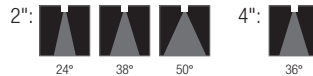

SIZE

BEAM ANGLE