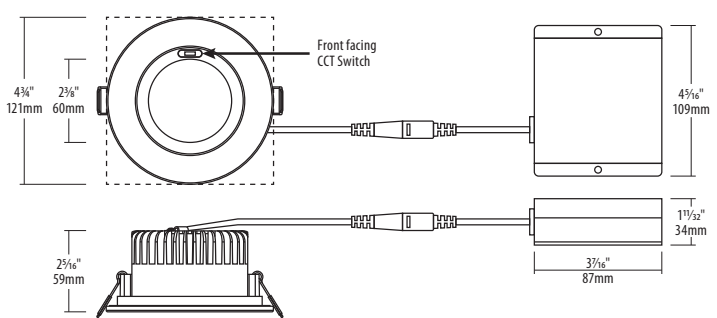

Ordering Guide

Shape	Wattage	Driver Options	Trim Finish	Baffle Finish
SLMB4	W-CCT-			
Leave blank for Round	12: 12 watt 9: 9 watt 16: 16 watt	Leave blank for standard 120V driver E: Lutron Hi-Lume 1% EcoSystem w/Soft-on, Fade-to-Black C: 120~347V, 0-10V EM: Emergency Backup, 120~277V, 0-10V	BK: Black BN: Brushed Nickel OB: Oil Rubbed Bronze WH: White	Leave blank (will match trim)

Notes:
¹ Not available with BK Trim Finish. ² Not available with WH Trim Finish. ³ Not available for SLMB4S-12W-CCT-BKBK. ⁴ Not available for SKYE SELECT models.
* QuickShip lead time may vary for orders greater than 100 pieces. No additional shipment rates apply. Subject to availability. Accessories are sold separately. For additional options please consult your Liteline representative. Due to our continued efforts to improve our products, product specifications are subject to change without notice.

SKYeselect Dead-front	Shape	Wattage	Driver Options	Trim Finish	Baffle Finish
Leave blank for Round S: Square	Select from above	Select from above	Select from above	BK: Black WH: White	BG: Gold BK: Black² SP: Specular SS: Semi-specular WH: White¹