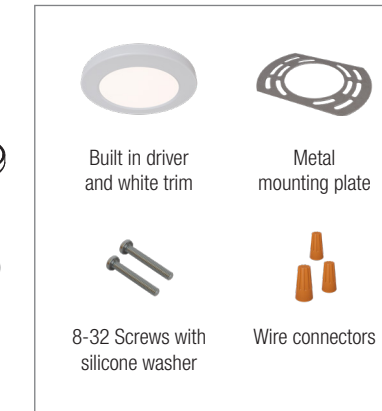

J-BOX

EVERYTHING IN 1 BOX

DELIVERED

13W up to 1070lm

15W up to 1170lm

RATINGS

TRIM COLORS

SIZE

TRIM

COLOR TEMPERATURE

CRI

90

27, 30, 35, 40, 50 K

COMPATIBLE HOUSING

1. RF601ICAT series
   - RF602ICAT series
2. OR
3. Standard octagon box

ACCESSORIES

P-SLMT6-6CAN

6" Housing accessories (Retrofit kit)
E26 lampholder + wire + connectors + spring clips for 13W version only

SLMT6-RT-BK

Optional trim for 6" SlimLED Multi, Black.

SLMT6-RT-BN

Optional trim for 6" SlimLED Multi, Brushed Nickel.

Ordering Guide

Standard

Highlighted option denotes QuickShip.

SLMT6-13W

Commercial

Highlighted option denotes QuickShip.

SLMT6-C-15W*

*120-277V, 0-10V dimming only

QuickShip option is available on orders of 100 pieces or less, and will ship within 2 business days of the order being received. QuickShip lead time may vary for orders greater than 100 pieces. No additional shipment rates apply. Subject to availability. For additional options please consult your Liteline representative. Due to our continued efforts to improve our products, product specifications are subject to change without notice. Refer to liteline.com for up to date specifications. Color swatches may not be exact, contact rep for sample.