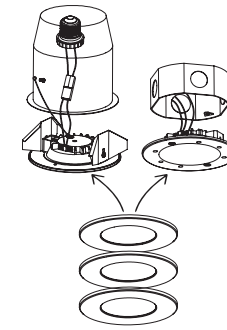

SlimLED MULTI 4"