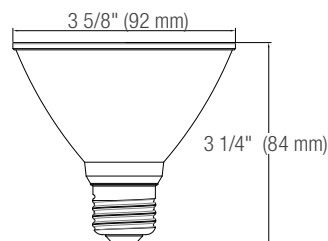

Project: _____ Type: _____

Drawn by: _____ Catalogue #: _____ Date: _____

Individual Spec Sheet

LED REFLECTORS CHOICE SERIES

PAR30SN

ORDERING INFORMATION

Order code: 69219
Model number: P30S/S2/8W/27K/40/CHOICE/STD
UPC: 069549025509
Case quantity: 6

PHYSICAL DATA

Shape: PAR30SN
Base: E26
Heat sink color: White

PERFORMANCE DATA

Watts (W): 8
Volts (VAC): 120
Colour temperature (K)¹: 2 700
Lumen output (lm)²: 887
Efficacy (lm/W): 111
CRI: 90
Life L70 (h)³: 25 000
Dimming: Phase cut
Beam angle (°): 40
CBCP: 1 624
Power factor: 0.80
Frequency (Hz): 60
Operating temp. range: - 20 °C to 40 °C / - 4 °F to 104 °F

¹ Typical colour temperature range: +/- 5 %.

COMPATIBLE DIMMERS¹

Brand	Model
LUTRON	PD-5NE, DVCL-153P, CTCL-153P, DVCL-253P, AYCL-253P, DVRP-253-WH, SELV-300P, MACL-153P
COOPER	RRD-6NA-WH, AAL06, SLC03P
LEVITON	IPL06, 6674, DSL06-1ZL, DSM10-1LZ, DDMX1
LEGRAND	RH703PTUTC

DIMENSIONS

3 yrs
warranty

dimmable

66

wet location

enclosed fixture

ICES 005

RoHS

cUL US

FC