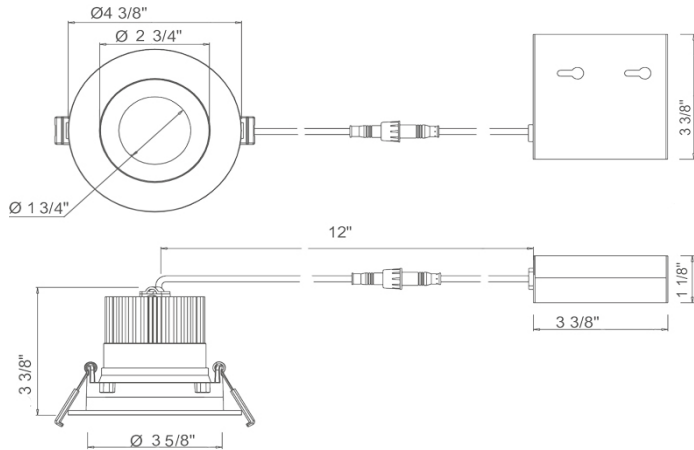

**Type IC, Wet Location & Air-Tight**

**DESCRIPTION**

3.5" Round Recessed Gimbal LED fixture  
 Regressed optics with low glare  
 Adjustable 10° each direction and with 360° rotation

**FEATURES & BENEFITS**

**DIMENSIONS** ID 3 5/8" OD 4 3/8" Cut Out 3 3/4"

**ORDERING GUIDE**

light color	trim color	model
5CCT selectable	White	AD-35-S12W-5CCT-WH-REY
Dim to Warm	White	AD-35-S12W-DTW-WH-REY

In stock: round white trim, 5CCT & Dim to Warm

Available as custom order MOQ 500 pcs:  
 Square trim, black trim, single CCT

**AD-35-S12W-xx-WH-REY**

**3.5" Round Venus Adjustable Recessed LED 12W**

Project: \_\_\_\_\_

Location: \_\_\_\_\_

Model: \_\_\_\_\_ Qty: \_\_\_\_\_