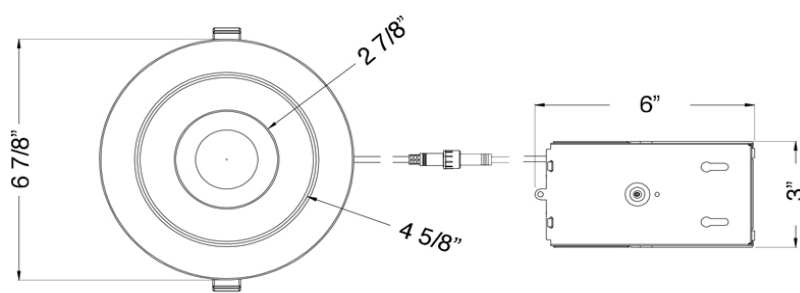

DIMENSIONS ID 5 1/4" OD 6 7/8" Cut Out 5 1/2" to 6"

Fixture Thickness: 1 1/2"

120V Triac Dimmable Driver Included
5CCT switch on the driver

ACCESSORIES

Sold Separately

ORDERING GUIDE

| | CCT | Trim |
|---|------|-------|
| FR-LED-6-S15W-5CCT-FG-WH | 5CCT | White |
| 5CCT: 2700 - 3000 - 3500 - 4000 - 5000K | | |