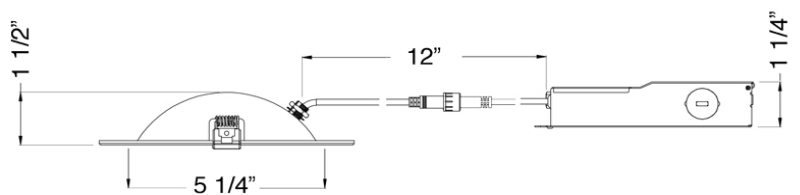

The First Fully Adjustable Fire Rated Lighting Fixture

2 HOUR FIRE RATING
Tested to comply with UL 263, ASTM E119 & CAN ULC S101

FEATURES & BENEFITS

- 2 Hour Fire Rated** without additional housing or hardware
- Type IC & Air-Tight Rated** - No Housing Required
- Heat Resistant Steel Casing** provides up to 2 Hour Fire Protection
- Heavy Duty Steel Spring Clips** for easy installation
- 1" Spring Height** for installations on up to 2 x 5/8" drywall
- Plenum Rated Cable** for Commercial Installations
- 1 1/2" Thin** - Install in Limited Ceiling Spaces
- Driver Inside Connection Box** - No Junction Box Needed
- 5 CCT** User Selectable Light Colors
- CRI 90+** for True Color Rendering

| SPECIFICATION | |
|-----------------------|--|
| Applications | Multi-Family Residential, Basements & Commercial |
| Energy Used | 15 W |
| Color Temperature (K) | 2700 - 3000 - 3500 - 4000 - 5000 |
| Light Output (lm) | 1180 - 1270 - 1350 - 1370 - 1350 |
| Halogen Equivalent | 120 W |
| Beam Angle | 38° |
| CRI | 90+ |
| Driver Input | 120V AC 50/60 Hz |
| Dimming | TRIAC Dimmers 10% - 100% |
| Junction Box Volume | 9.69 cubic inches / Max 5 No 12 AWG or 8 No 14 AWG |
| Approved Location | Insulated Ceiling & Damp Locations |
| Cable | FT6 / CMP Plenum Rated |
| Air Tight & Type IC | Yes |
| Ambient Temperature | -4°F (-20°C) to +104°F (+40°C) |
| Projected Life | 70% Light Output at 50,000 Hours |
| Certification | cETLus |
| Fire Rating | UL 263-2011(R2022), STM E119-20 & CAN/ULC-S101-14 |
| Warranty | 3 Year |

DIMENSIONS ID 5 1/4" OD 6 7/8" Cut Out 5 1/2" to 6"

Fixture Thickness: 1 1/2"

120V Triac Dimmable Driver Included
5CCT switch on the driver

ACCESSORIES

Sold Separately

ORDERING GUIDE

| | CCT | Trim |
|---|------|-------|
| FR-LED-6-S15W-5CCT-FG-WH | 5CCT | White |
| 5CCT: 2700 - 3000 - 3500 - 4000 - 5000K | | |