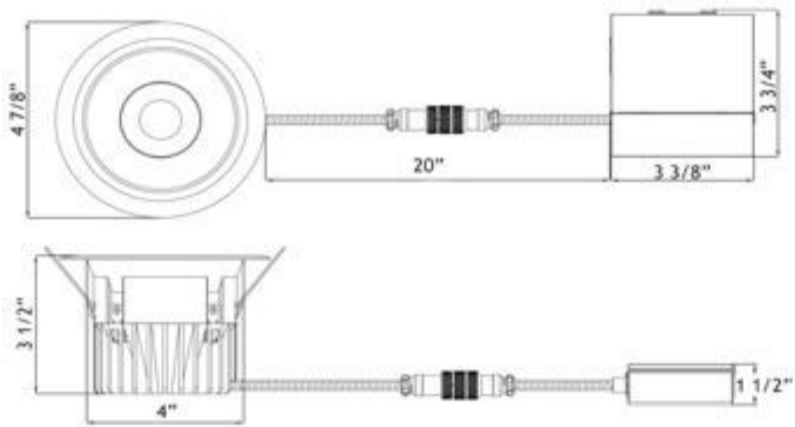

LD4R

Type IC, Wet, Air-Tight & Open Plenum

DESCRIPTION

4" Round Deep Regressed LED - Elegant Design Without Glare
Commercial Grade Quality Built To Last

FEATURES & BENEFITS

- 5 single CCT, Dim to Warm, & 5CCT field selectable options
- 3 1/2" Deep - Install Where Ceiling Space Is Limited
- Armored Cable & Metal Connectors - Open Plenum Rated
- Driver Inside Connection Box with Romex Quick Connectors and Knock Outs - Fast Installation & No Junction Box Needed
- Type IC, Air-Tight & Wet Location - No Housing Required

DIMENSIONS ID 4" OD 4 7/8" Cut Out 4 1/4"

120V TRIAC Dimmable Driver Included Optional 120V-347V

0-10V Dimmable Driver
Order Separately as
[model # LLL-LD1535TR](#)

ORDERING GUIDE Example **LD4R-30K-4R-WR-WT**

4" Round Deep Regressed LED Plenum Rated 15W

Project: _____
 Location: _____
 Model #: _____ Qty: _____
 Notes: _____

SPECIFICATION	
Applications	Recessed Ceiling Mount
Energy Used	15W
Color Temperature (K)	2700 3000 3500 4000 5000 DTW 30-20K DTW 30-18K
Light Output (lm)	1100 1200 1250 1300 1400 900 980
Beam Angle	30° (default), 15° & 60° optional
CRI	90 +
Default Driver Input	120V AC Triac Dimmable
Optional Driver Input	120V-347V AC 0-10V Dimmable
Junction Box Wire Capacity	Max 5 No 12 AWG or 8 No 14 AWG
Power Factor	0.98
Approved Location	Insulated Ceilings, Open Plenum, Wet Locations
IP Rating	IP 54
Air Tight	Yes
Ambient Temperature	-40°F (-40°C) to +104°F (+40°C)
Projected Life	70% Light Output at 50,000 Hours
Certification	cULus, Energy Star (except DTW & 5CCT), T24
Warranty	10 Year Residential / 5 Year Commercial