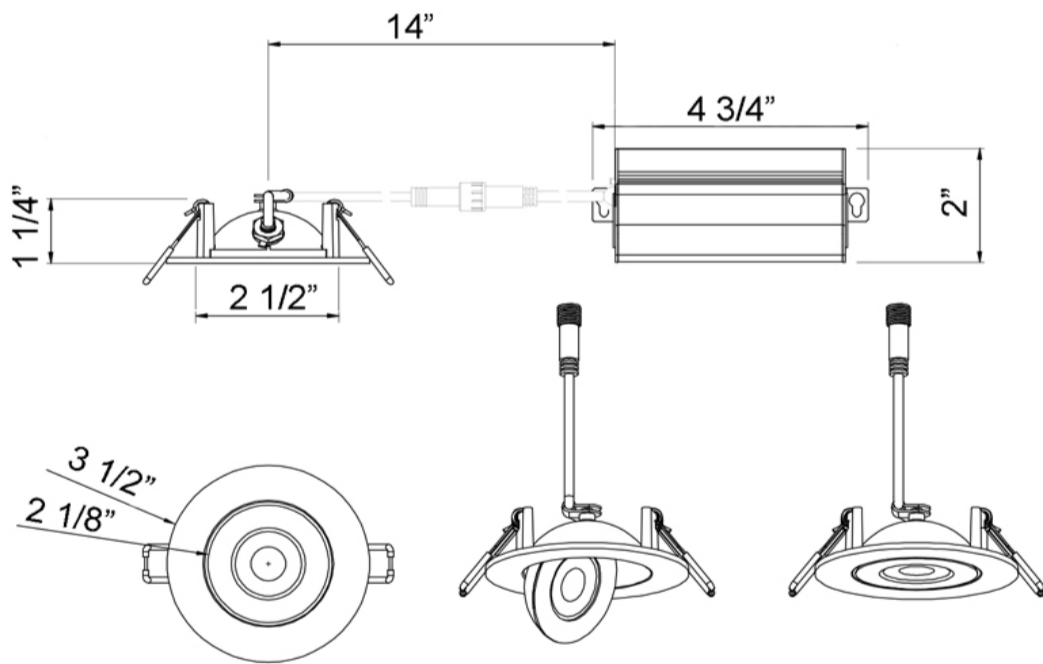

## 2" Round Floating Gimbal Recessed LED 5CCT 5W

### DESCRIPTION

2" LED Floating Gimbal  
Adjustable in any direction and easy to use  
Perfect for accent lighting

### FEATURES & BENEFITS

- 5 CCT Switchable - 2700-3000-3500-4000-5000K
- 1 1/4" Deep - Fits in 3/4" ceiling space (with driver remotely mounted)
- Type IC Rated - No Housing Required
- Driver Inside Connection Box - No Junction Box Needed
- White and Black trims in stock
- Damp Location & Airtight
- Ideal for slopped ceilings, soffits, wall washing, highlighting artwork, task lighting

**DIMENSIONS** ID 2 1/8" OD 3 1/2" Depth 1 1/4" Cut Out 2 3/4" to 3"

Project: \_\_\_\_\_

Location: \_\_\_\_\_

Model: \_\_\_\_\_ Qty: \_\_\_\_\_

Notes: \_\_\_\_\_

SPECIFICATION	
Applications	Slopped ceilings, soffits, wall washing, artwork
Energy Used	5 W
Color Temperature (K)	2700 - 3000 - 3500 - 4000 - 5000
Light Output (lm)	370 - 380 - 410 - 420 - 410
Halogen Equivalent	35 W
Beam Angle	38°
CRI	90+
Driver Input	120V AC
Dimmability	Triac Dimmable 100% - 10%
Junction Box Volume	6.53 in3 / 2 in 2 out 12AWG
Approved Location	Insulated Ceiling & Damp Locations
Air Tight	Yes
Ambient Temperature	-4° F (-20° C) to +104° F (+40° C)
Projected Life	70% Light Output at 50,000 Hours
Certification	cETLus
Warranty	3 Year