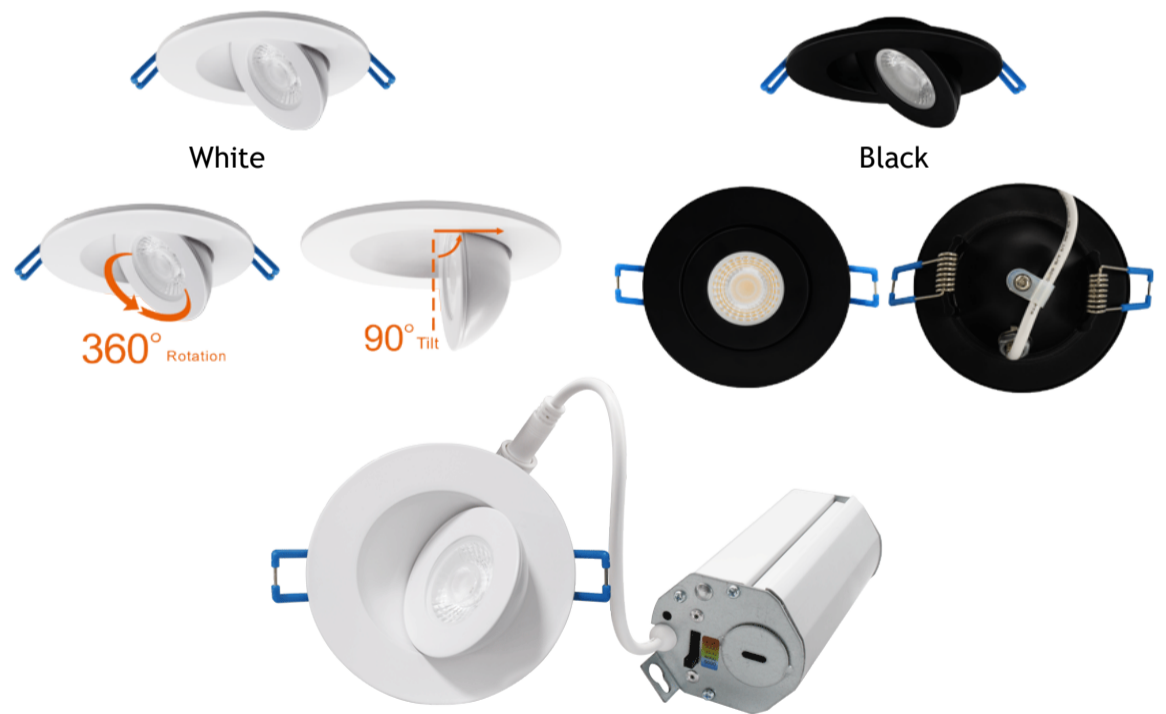

### DESCRIPTION

2" LED Floating Gimbal  
Adjustable in any direction and easy to use  
Perfect for accent lighting

### FEATURES & BENEFITS

- 5 CCT Switchable - 2700-3000-3500-4000-5000K
- 1 1/4" Deep - Fits in 3/4" ceiling space (with driver remotely mounted)
- Type IC Rated - No Housing Required
- Driver Inside Connection Box - No Junction Box Needed
- White and Black trims in stock
- Damp Location & Airtight
- Ideal for slopped ceilings, soffits, wall washing, highlighting artwork, task lighting

**DIMENSIONS** ID 2 1/8" OD 3 1/2" Depth 1 1/4" Cut Out 2 3/4" to 3"

Project: \_\_\_\_\_

Location: \_\_\_\_\_

Model: \_\_\_\_\_ Qty: \_\_\_\_\_

Notes: \_\_\_\_\_

SPECIFICATION	
Applications	Slopped ceilings, soffits, wall washing, artwork
Energy Used	5 W
Color Temperature (K)	2700 - 3000 - 3500 - 4000 - 5000
Light Output (lm)	370 - 380 - 410 - 420 - 410
Halogen Equivalent	35 W
Beam Angle	38°
CRI	90+
Driver Input	120V AC
Dimmability	Triac Dimmable 100% - 10%
Junction Box Volume	6.53 in3 / 2 in 2 out 12AWG
Approved Location	Insulated Ceiling & Damp Locations
Air Tight	Yes
Ambient Temperature	-4° F (-20° C) to +104° F (+40° C)
Projected Life	70% Light Output at 50,000 Hours
Certification	cETLus
Warranty	3 Year

### Trim Options