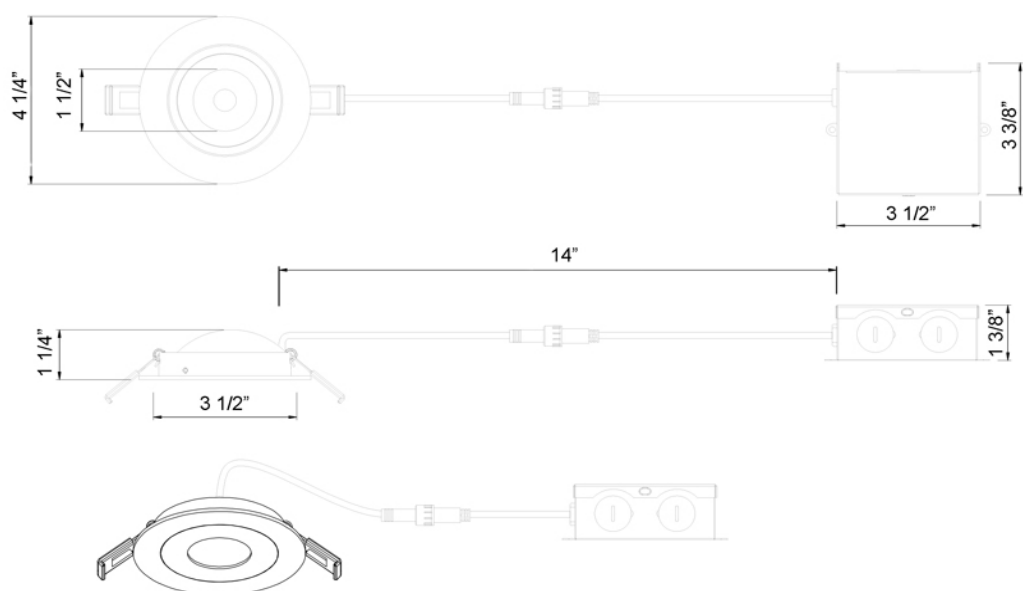

### DESCRIPTION

3" LED Floating Gimbal

Adjustable in any direction and easy to use

Perfect for accent lighting

DIMENSIONS ID 3 1/2" OD 4 1/4" Depth 1 1/4" Cut Out 3 3/4"