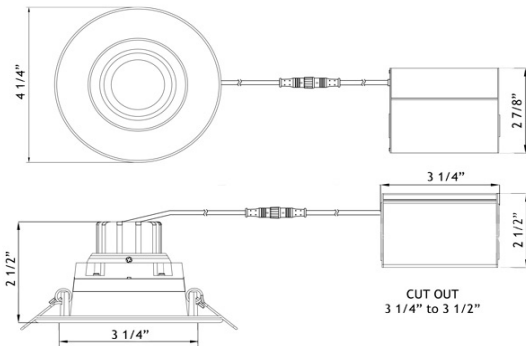

Lotus  
LED  
Lights

**Type IC, Wet & Air-Tight**

**DESCRIPTION**

3" Round Regressed Gimbal LED  
With Integral Driver In Connection Box  
Gimbal Yet Air-Tight Without Housing Needed

**FEATURES & BENEFITS**

**MOUNTING**

Cut Hole In Ceiling And Snap Fixture In Opening  
With Attached Spring Clips  
Ceiling Clearance Required: 3 1/2"

**DIMENSIONS:** ID 3 1/4" OD 4 1/4" Cut Out 3 1/4" to 3 1/2"

**AVAILABLE TRIMS**

Note: DTW & 5CCT available in 38° degree only

**LRG3**

**3" Round Regressed Gimbal LED 7.5W**

Project: \_\_\_\_\_

Location: \_\_\_\_\_

Cat #: \_\_\_\_\_ Qty: \_\_\_\_\_

Notes: \_\_\_\_\_

SPECIFICATION	
Applications	Sloped Ceilings up to 20°, General Lighting
Energy Used	7.5 W
Color Temperature	2700   3000   3500   4100   5000   DTW   5CCT
Light Output	580   600   620   630   650   500
Halogen Equivalent	50 W
Beam Angle	38° or 15° with 20° tilt and 360° rotation
CRI	90 +
Default Driver Input	120V AC Triac Dimmable
Optional Driver Input	120V-347V AC 0-10V Dimmable
Junction Box Wire Capacity	Max 5 No 12 AWG or 8 No 14 AWG
Power Factor	0.95
Approved Location	Insulated Ceiling & Wet Locations
IP Rating	IP 54
Air Tight	Yes
Ambient Temperature	-40°F (-40°C) to +104°F (+40°C)
Projected Life	70% Light Output at 50,000 Hours
Certification	cULus, Energy Star (except DTW & 5CCT), T24
Warranty	10 Year Residential / 5 Year Commercial